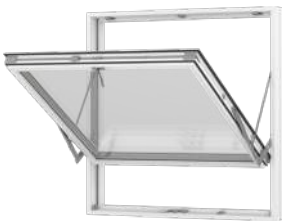

Types and openings

Windows

Hung, swung or guided: the drawings below show the range of styles available.
Contact Rational for information on different style combinations.

Topguided window

Elegant style that is suitable for all rooms. Simple, seamless opening function allows for effective ventilation when open, both above and below the sash. Clean look with no visible external hinges.

Min. width	Min. height	Max. width	Max. height
358mm	383mm	1,798mm	1,598mm

Fully reversible window

Multi-functional style suitable for multi-storey buildings. Sash can be turned to clean the glass from the inside. Comes with a child-proof opening limiter.

Min. width	Min. height	Max. width	Max. height
553mm	548mm	1,598mm	1,598mm

Fixed light

Simple style that allows for optimal views. Ideal when you need maximum internal light and solar heat. Can be fitted with trickle-vents for ventilation.

Min. width	Min. height	Max. width	Max. height
453mm	438mm	998mm	1,798mm

Tilt and turn

Multi-functional style suitable for multi-storey buildings. Tilt function opens the top of the sash inwards for ventilation. Can be cleaned from the inside, and are perfectly suited as “escape windows” or emergency exits. **Available in AURAPLUS triple glazed only.**