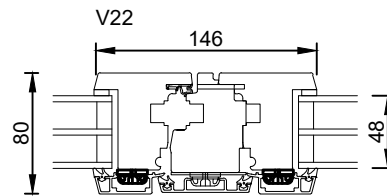

Window / Door

Hardwood

 RATIONEL is a trademark of DOVISTA A/S	Rationel INWARD OPENING / TILT AND TURN INDADGÅENDE / BUND-SIDEHÆNGT	01.21 © 2019, 2021
		Scale: 1:5
<small>© DOVISTA A/S, CVR-nr. 21147583. All intellectual property rights, copyright as well as all rights in know-how vest in DOVISTA A/S. This drawing may not be reproduced, stored, or transmitted in any form by any means (electronic, mechanical, photocopying, recording or otherwise) without the prior written consent of DOVISTA A/S. This drawing is to be used only for the purposes specified by DOVISTA A/S and for no other purpose. We reserve all rights to change the product and products range without notice.</small>		