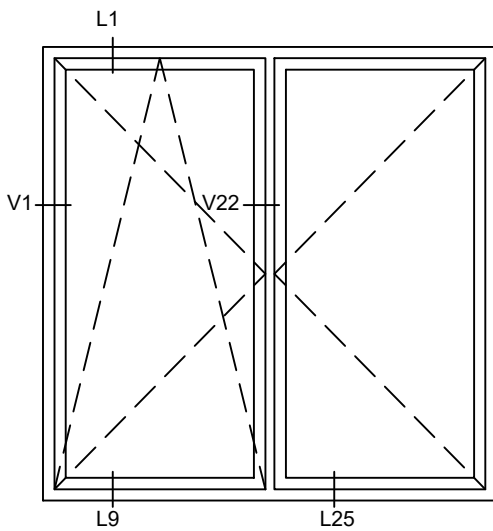

Window / Door

Hardwood

 RATIONEL is a trademark of DOVISTA A/S	Rationel INWARD OPENING / TILT AND TURN INDADGÅENDE / BUND-SIDEHÆNGT	01.21 © 2019, 2021
		Scale: 1:5
<small>© DOVISTA A/S, CVR-nr. 21147583. All intellectual property rights, copyright as well as all rights in know-how vest in DOVISTA A/S. This drawing may not be reproduced, stored, or transmitted in any form by any means (electronic, mechanical, photocopying, recording or otherwise) without the prior written consent of DOVISTA A/S. This drawing is to be used only for the purposes specified by DOVISTA A/S and for no other purpose. We reserve all rights to change the product and products range without notice.</small>		