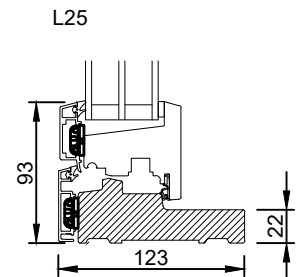

Window / Door

Hardwood

 RATIONEL is a trademark of DOVISTA A/S	Rationel INWARD OPENING / TILT AND TURN INDADGÅENDE / BUND-SIDEHÆNGT	01.21 © 2019, 2021
		Scale: 1:5
<small>© DOVISTA A/S, CVR-nr. 21147583. All intellectual property rights, copyright as well as all rights in know-how vest in DOVISTA A/S. This drawing may not be reproduced, stored, or transmitted in any form by any means (electronic, mechanical, photocopying, recording or otherwise) without the prior written consent of DOVISTA A/S. This drawing is to be used only for the purposes specified by DOVISTA A/S and for no other purpose. We reserve all rights to change the product and products range without notice.</small>		