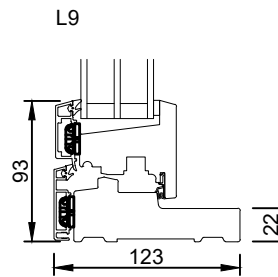

Window / Door

Hardwood

 RATIONEL is a trademark of DOVISTA A/S	Rationel INWARD OPENING / TILT AND TURN INDADGÅENDE / BUND-SIDEHÆNGT	01.21 © 2019, 2021
		Scale: 1:5
<small>© DOVISTA A/S, CVR-nr. 21147583. All intellectual property rights, copyright as well as all rights in know-how vest in DOVISTA A/S. This drawing may not be reproduced, stored, or transmitted in any form by any means (electronic, mechanical, photocopying, recording or otherwise) without the prior written consent of DOVISTA A/S. This drawing is to be used only for the purposes specified by DOVISTA A/S and for no other purpose. We reserve all rights to change the product and products range without notice.</small>		