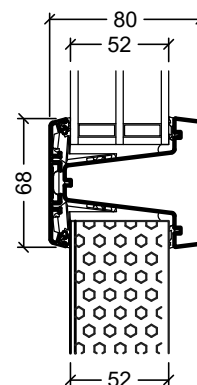

<b>rationel</b> Rationel is a trademark of DOVISTA A/S	System: Rationel Auraplus Entrance and Patio door	Scale: 1:4 / 1:40
	English: Glazing bars	Edition No. 1
	Dansk: Sprosser	10.21 © 2021
<small>© DOVISTA A/S, CVR-no. 21147583. All intellectual property rights, copyright as well as all rights in know-how vest in DOVISTA A/S. This drawing may not be reproduced, stored, or transmitted in any form by any means (electronic, mechanical, photocopying, recording or otherwise) without the prior written consent of DOVISTA A/S. This drawing is to be used only for the purposes specified by DOVISTA A/S and for no other purpose. We reserve all rights to change the product and product range without notice.</small>		

<b>rationel</b> <small>Rationel is a trademark of DOVISTA A/S</small>	System: Auraplu alu glazed door	Scale: 1:4 / 1:40
	English: Panels	Edition No. 1
	Dansk: Fyldinger	10.21 © 2021

© DOVISTA A/S, CVR-no. 21147583. All intellectual property rights, copyright as well as all rights in know-how vest in DOVISTA A/S. This drawing may not be reproduced, stored, or transmitted in any form by any means (electronic, mechanical, photocopying, recording or otherwise) without the prior written consent of DOVISTA A/S. This drawing is to be used only for the purposes specified by DOVISTA A/S and for no other purpose. We reserve all rights to change the product and product range without notice.