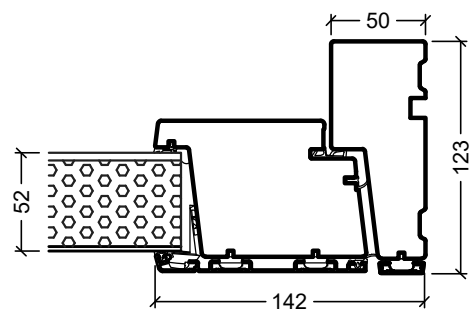

<b>rationel</b> Rationel is a trademark of DOVISTA A/S	System: Rationel Auraplus Entrance and Patio door	Scale: 1:4 / 1:40
	English: Glazing bars	Edition No. 1
	Dansk: Sprosser	10.21 © 2021
<small>© DOVISTA A/S, CVR-no. 21147583. All intellectual property rights, copyright as well as all rights in know-how vest in DOVISTA A/S. This drawing may not be reproduced, stored, or transmitted in any form by any means (electronic, mechanical, photocopying, recording or otherwise) without the prior written consent of DOVISTA A/S. This drawing is to be used only for the purposes specified by DOVISTA A/S and for no other purpose. We reserve all rights to change the product and product range without notice.</small>		

<b>rationel</b> <small>Rationel is a trademark of DOVISTA A/S</small>	System: Auraplu alu glazed door	Scale: 1:4 / 1:40
	English: Panels	Edition No. 1
	Dansk: Fyldinger	10.21 © 2021

© DOVISTA A/S, CVR-no. 21147583. All intellectual property rights, copyright as well as all rights in know-how vest in DOVISTA A/S. This drawing may not be reproduced, stored, or transmitted in any form by any means (electronic, mechanical, photocopying, recording or otherwise) without the prior written consent of DOVISTA A/S. This drawing is to be used only for the purposes specified by DOVISTA A/S and for no other purpose. We reserve all rights to change the product and product range without notice.