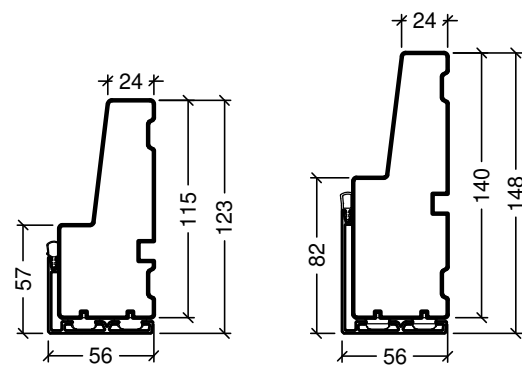

Frame variants outward opening doors

Inward opening

Outward opening

Frame variants inward opening doors

Hardwood inward opening

Hardwood outward opening

**rational**

Rational is a trademark of DOVISTA A/S

System: Auraplus alu glazed door

English: Frame and treshold variants

Dansk: Karm- og rammevarianter

Scale: 1:4

Edition No. 1

10.21 © 2021

© DOVISTA A/S, CVR-no. 21147583. All intellectual property rights, copyright as well as all rights in know-how vest in DOVISTA A/S. This drawing may not be reproduced, stored, or transmitted in any form by any means (electronic, mechanical, photocopying, recording or otherwise) without the prior written consent of DOVISTA A/S. This drawing is to be used only for the purposes specified by DOVISTA A/S and for no other purpose. We reserve all rights to change the product and product range without notice.