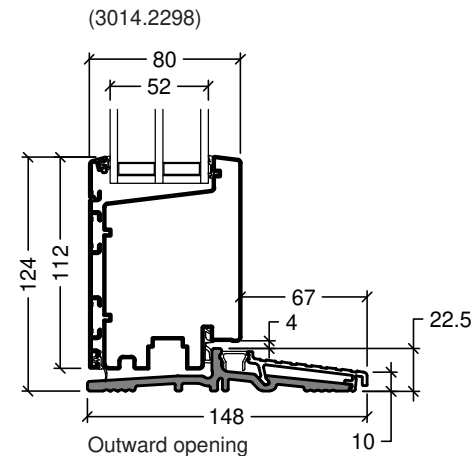

Frame variants outward opening doors

Inward opening

Outward opening

Frame variants inward opening doors

Hardwood inward opening

Hardwood outward opening

**rational**

Rational is a trademark of DOVISTA A/S

System: Auraplus alu glazed door

English: Frame and treshold variants

Dansk: Karm- og rammevarianter

Scale: 1:4

Edition No. 1

10.21 © 2021

© DOVISTA A/S, CVR-no. 21147583. All intellectual property rights, copyright as well as all rights in know-how vest in DOVISTA A/S. This drawing may not be reproduced, stored, or transmitted in any form by any means (electronic, mechanical, photocopying, recording or otherwise) without the prior written consent of DOVISTA A/S. This drawing is to be used only for the purposes specified by DOVISTA A/S and for no other purpose. We reserve all rights to change the product and product range without notice.