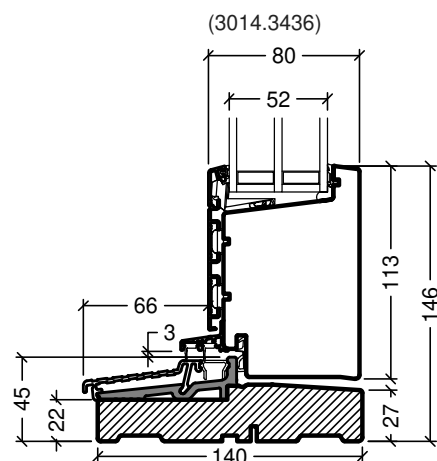

Frame variants outward opening doors

Inward opening

Outward opening

Frame variants inward opening doors

Hardwood inward opening

Hardwood outward opening

**rational**

Rational is a trademark of DOVISTA A/S

System: Auraplus alu glazed door

English: Frame and treshold variants

Dansk: Karm- og rammevarianter

Scale: 1:4

Edition No. 1

10.21 © 2021

© DOVISTA A/S, CVR-no. 21147583. All intellectual property rights, copyright as well as all rights in know-how vest in DOVISTA A/S. This drawing may not be reproduced, stored, or transmitted in any form by any means (electronic, mechanical, photocopying, recording or otherwise) without the prior written consent of DOVISTA A/S. This drawing is to be used only for the purposes specified by DOVISTA A/S and for no other purpose. We reserve all rights to change the product and product range without notice.