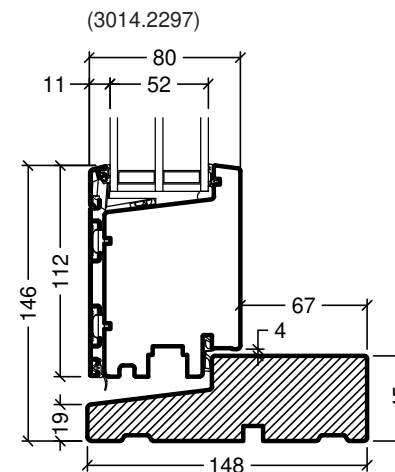

Frame variants outward opening doors

Inward opening

Outward opening

Frame variants inward opening doors

Hardwood inward opening

Hardwood outward opening

**rational**

Rational is a trademark of DOVISTA A/S

System: Auraplus alu glazed door

English: Frame and treshold variants

Dansk: Karm- og rammevarianter

Scale: 1:4

Edition No. 1

10.21 © 2021

© DOVISTA A/S, CVR-no. 21147583. All intellectual property rights, copyright as well as all rights in know-how vest in DOVISTA A/S. This drawing may not be reproduced, stored, or transmitted in any form by any means (electronic, mechanical, photocopying, recording or otherwise) without the prior written consent of DOVISTA A/S. This drawing is to be used only for the purposes specified by DOVISTA A/S and for no other purpose. We reserve all rights to change the product and product range without notice.