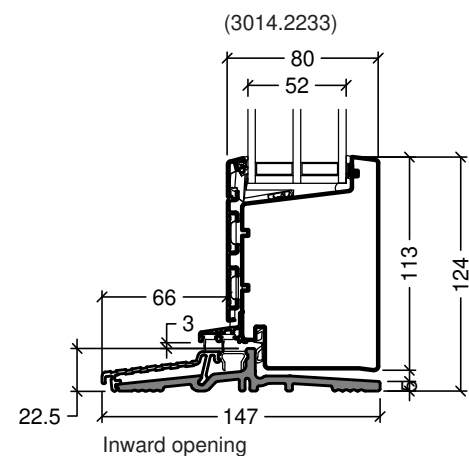

Frame variants outward opening doors

Inward opening

Outward opening

Frame variants inward opening doors

Hardwood inward opening

Hardwood outward opening

**rational**

Rational is a trademark of DOVISTA A/S

System: Auraplus alu glazed door

English: Frame and treshold variants

Dansk: Karm- og rammevarianter

Scale: 1:4

Edition No. 1

10.21 © 2021

© DOVISTA A/S, CVR-no. 21147583. All intellectual property rights, copyright as well as all rights in know-how vest in DOVISTA A/S. This drawing may not be reproduced, stored, or transmitted in any form by any means (electronic, mechanical, photocopying, recording or otherwise) without the prior written consent of DOVISTA A/S. This drawing is to be used only for the purposes specified by DOVISTA A/S and for no other purpose. We reserve all rights to change the product and product range without notice.