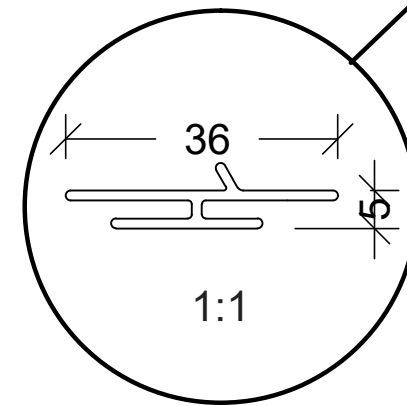

(3014.2144)  
Hardwood  
Casement door /  
Terrassedør (vinduesprofil)

(3014.2141)  
Casement door /  
Terrassedør (vinduesprofil)

(3014.2140)  
Windows /  
Vinduer

(3014.2273)  
Hardwood  
Patio door / glazed entrance door  
Terrassedør (dørprofil) / facadedør

(3014.3192)  
Hardwood  
Patio door / flush door  
Terrassedør (dørprofil) / facadedør

Transportation packer,  
please remove prior to installation.  
Transportplanke, fjernes før montage

**rational**

Rational is a trademark of DOVISTA A/S

System: Aura / Auraplus / Forma / Formaplus

English: Attachment profile

Dansk: Monteringsprofil

Scale: 1:2.5 - 1:1

Edition No. 1

10.21 © 2021

© DOVISTA A/S, CVR-no. 21147583. All intellectual property rights, copyright as well as all rights in know-how vest in DOVISTA A/S. This drawing may not be reproduced, stored, or transmitted in any form by any means (electronic, mechanical, photocopying, recording or otherwise) without the prior written consent of DOVISTA A/S. This drawing is to be used only for the purposes specified by DOVISTA A/S and for no other purpose. We reserve all rights to change the product and product range without notice.