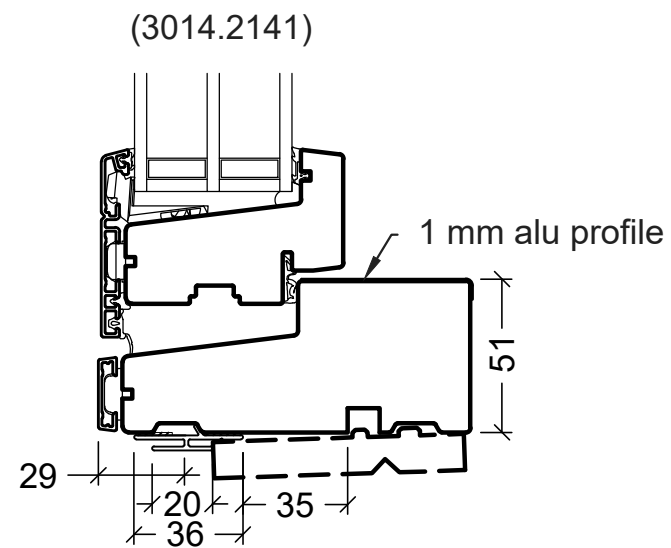

(3014.2144)  
Hardwood  
Casement door /  
Terrassedør (vinduesprofil)

(3014.2141)  
Casement door /  
Terrassedør (vinduesprofil)

(3014.2140)  
Windows /  
Vinduer

(3014.2273)  
Hardwood  
Patio door / glazed entrance door  
Terrassedør (dørprofil) / facadedør

System: Aura / Auraplus / Forma / Formaplus

English: Attachment profile

Dansk: Monteringsprofil

Scale: 1:2.5 - 1:1

Edition No. 1

10.21 © 2021

© DOVISTA A/S, CVR-no. 21147583. All intellectual property rights, copyright as well as all rights in know-how vest in DOVISTA A/S. This drawing may not be reproduced, stored, or transmitted in any form by any means (electronic, mechanical, photocopying, recording or otherwise) without the prior written consent of DOVISTA A/S. This drawing is to be used only for the purposes specified by DOVISTA A/S and for no other purpose. We reserve all rights to change the product and product range without notice.