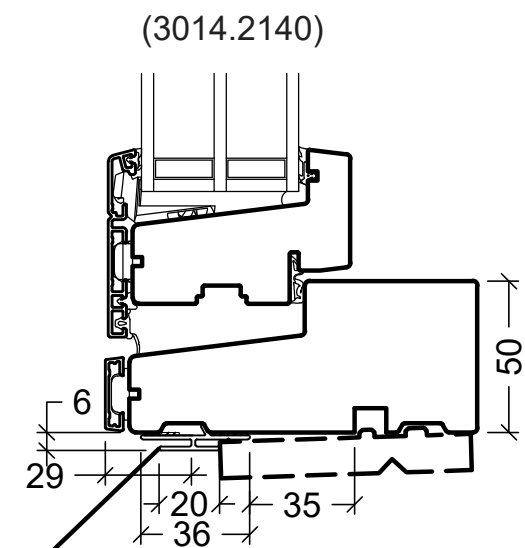

(3014.2144)  
Hardwood  
Casement door /  
Terrassedør (vinduesprofil)

(3014.2141)  
Casement door /  
Terrassedør (vinduesprofil)

(3014.2140)  
Windows /  
Vinduer

(3014.2273)  
Hardwood  
Patio door / glazed entrance door  
Terrassedør (dørprofil) / facadedør

(3014.3192)  
Hardwood  
Patio door / flush door  
Terrassedør (dørprofil) / facadedør

Transportation packer,  
please remove prior to installation.  
Transportplanke, fjernes før montage

**rational**

Rational is a trademark of DOVISTA A/S

System: Aura / Auraplus / Forma / Formaplus

English: Attachment profile

Dansk: Monteringsprofil

Scale: 1:2.5 - 1:1

Edition No. 1

10.21 © 2021

© DOVISTA A/S, CVR-no. 21147583. All intellectual property rights, copyright as well as all rights in know-how vest in DOVISTA A/S. This drawing may not be reproduced, stored, or transmitted in any form by any means (electronic, mechanical, photocopying, recording or otherwise) without the prior written consent of DOVISTA A/S. This drawing is to be used only for the purposes specified by DOVISTA A/S and for no other purpose. We reserve all rights to change the product and product range without notice.