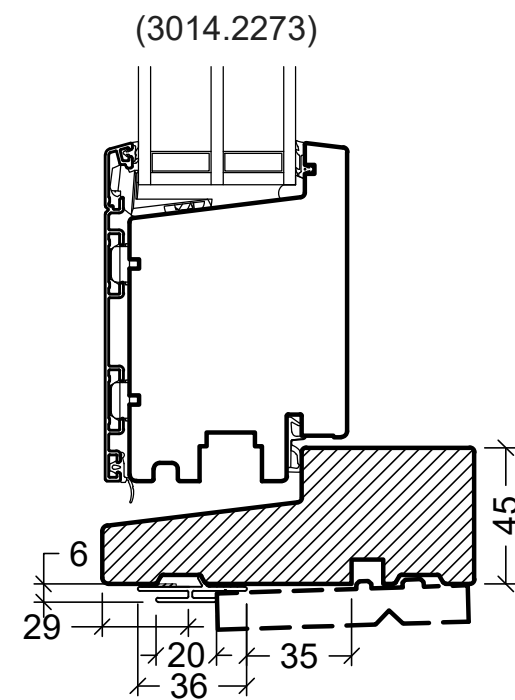

(3014.2144)  
Hardwood  
Casement door /  
Terrassedør (vinduesprofil)

(3014.2141)  
Casement door /  
Terrassedør (vinduesprofil)

(3014.2140)  
Windows /  
Vinduer

(3014.2273)  
Hardwood  
Patio door / glazed entrance door  
Terrassedør (dørprofil) / facadedør

(3014.3192)  
Hardwood  
Patio door / flush door  
Terrassedør (dørprofil) / facadedør

Transportation packer,  
please remove prior to installation.  
Transportplanke, fjernes før montage

**rational**

Rational is a trademark of DOVISTA A/S

System: Aura / Auraplus / Forma / Formaplus

English: Attachment profile

Dansk: Monteringsprofil

Scale: 1:2.5 - 1:1

Edition No. 1

10.21 © 2021

© DOVISTA A/S, CVR-no. 21147583. All intellectual property rights, copyright as well as all rights in know-how vest in DOVISTA A/S. This drawing may not be reproduced, stored, or transmitted in any form by any means (electronic, mechanical, photocopying, recording or otherwise) without the prior written consent of DOVISTA A/S. This drawing is to be used only for the purposes specified by DOVISTA A/S and for no other purpose. We reserve all rights to change the product and product range without notice.