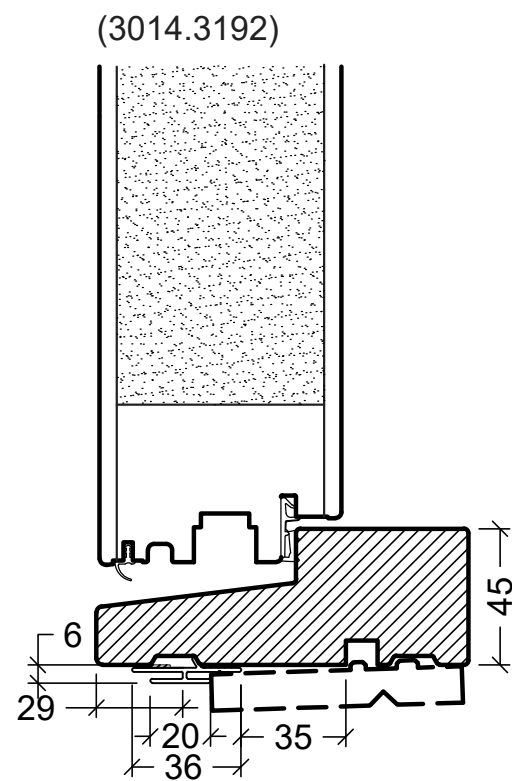

(3014.2144)  
Hardwood  
Casement door /  
Terrassedør (vinduesprofil)

(3014.2141)  
Casement door /  
Terrassedør (vinduesprofil)

(3014.2140)  
Windows /  
Vinduer

(3014.2273)  
Hardwood  
Patio door / glazed entrance door  
Terrassedør (dørprofil) / facadedør

System: Aura / Auraplus / Forma / Formaplus

English: Attachment profile

Dansk: Monteringsprofil

Scale: 1:2.5 - 1:1

Edition No. 1

10.21 © 2021

© DOVISTA A/S, CVR-no. 21147583. All intellectual property rights, copyright as well as all rights in know-how vest in DOVISTA A/S. This drawing may not be reproduced, stored, or transmitted in any form by any means (electronic, mechanical, photocopying, recording or otherwise) without the prior written consent of DOVISTA A/S. This drawing is to be used only for the purposes specified by DOVISTA A/S and for no other purpose. We reserve all rights to change the product and product range without notice.