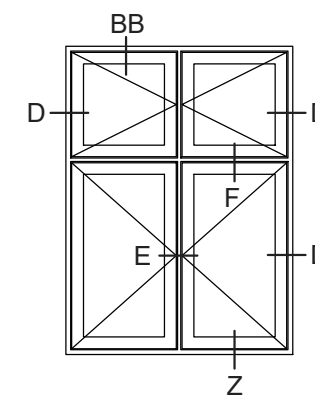

- Ⓔ
1. Fixed mullion (fast lodpost)
 2. French casement / mullion for fire escape (2-fløjet / brandpost)

Ⓒ Ⓞ
Glazing bars

	System: Rationel Forma Casement door	Scale: 1:4 / 1:40
	English: Standard details, triple glazed	Edition No. 1
Rationel is a trademark of DOVISTA A/S	Dansk: Standard snit, 3-lags	10.21 © 2021
<small>© DOVISTA A/S, CVR-no. 21147583. All intellectual property rights, copyright as well as all rights in know-how vest in DOVISTA A/S. This drawing may not be reproduced, stored, or transmitted in any form by any means (electronic, mechanical, photocopying, recording or otherwise) without the prior written consent of DOVISTA A/S. This drawing is to be used only for the purposes specified by DOVISTA A/S and for no other purpose. We reserve all rights to change the product and product range without notice.</small>		

(E)

1. Fixed mullion (fast lodpost)
2. French casement / mullion for fire escape (2-fløjjet / brandpost)

(N) (O)

Glazing bars

	System: Rationel Forma Casement door	Scale: 1:4 / 1:40
	English: Standard details, double glazed	Edition No. 1
Rationel is a trademark of DOVISTA A/S	Dansk: Standard snit, 2-lags	10.21 © 2021