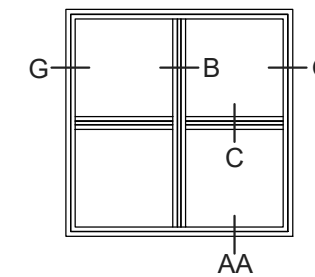

- Ⓔ
1. Fixed mullion (fast lodpost)
 2. French casement / mullion for fire escape (2-fløjet / brandpost)

Ⓒ Ⓞ
Glazing bars

	System: Rationel Forma Casement door	Scale: 1:4 / 1:40
	English: Standard details, triple glazed	Edition No. 1
Rationel is a trademark of DOVISTA A/S	Dansk: Standard snit, 3-lags	10.21 © 2021
<small>© DOVISTA A/S, CVR-no. 21147583. All intellectual property rights, copyright as well as all rights in know-how vest in DOVISTA A/S. This drawing may not be reproduced, stored, or transmitted in any form by any means (electronic, mechanical, photocopying, recording or otherwise) without the prior written consent of DOVISTA A/S. This drawing is to be used only for the purposes specified by DOVISTA A/S and for no other purpose. We reserve all rights to change the product and product range without notice.</small>		

(E)

1. Fixed mullion (fast lodpost)
2. French casement / mullion for fire escape (2-fløjjet / brandpost)

(N) (O)

Glazing bars

	System: Rationel Forma Casement door	Scale: 1:4 / 1:40
	English: Standard details, double glazed	Edition No. 1
Rationel is a trademark of DOVISTA A/S	Dansk: Standard snit, 2-lags	10.21 © 2021