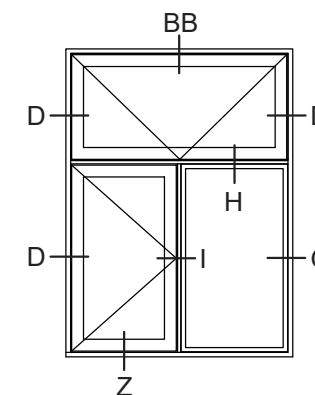

- Ⓔ
1. Fixed mullion (fast lodpost)
 2. French casement / mullion for fire escape (2-fløjet / brandpost)

Ⓒ Ⓞ
Glazing bars

	System: Rationel Forma Casement door	Scale: 1:4 / 1:40
	English: Standard details, triple glazed	Edition No. 1
Rationel is a trademark of DOVISTA A/S	Dansk: Standard snit, 3-lags	10.21 © 2021
<small>© DOVISTA A/S, CVR-no. 21147583. All intellectual property rights, copyright as well as all rights in know-how vest in DOVISTA A/S. This drawing may not be reproduced, stored, or transmitted in any form by any means (electronic, mechanical, photocopying, recording or otherwise) without the prior written consent of DOVISTA A/S. This drawing is to be used only for the purposes specified by DOVISTA A/S and for no other purpose. We reserve all rights to change the product and product range without notice.</small>		

(E)

1. Fixed mullion (fast lodpost)
2. French casement / mullion for fire escape (2-fløjjet / brandpost)

(N) (O)

Glazing bars

	System: Rationel Forma Casement door	Scale: 1:4 / 1:40
	English: Standard details, double glazed	Edition No. 1
Rationel is a trademark of DOVISTA A/S	Dansk: Standard snit, 2-lags	10.21 © 2021