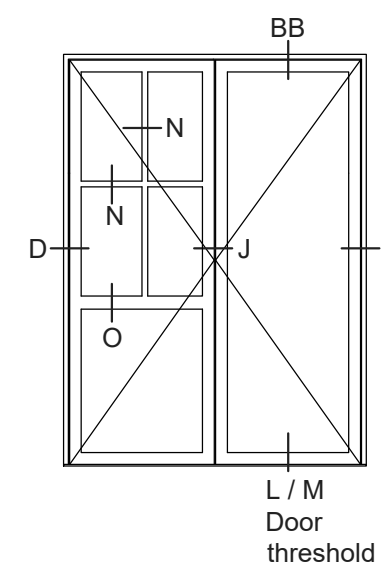

- Ⓔ
1. Fixed mullion (fast lodpost)
 2. French casement / mullion for fire escape (2-fløjet / brandpost)

Ⓒ Ⓞ
Glazing bars

	System: Rationel Forma Casement door	Scale: 1:4 / 1:40
	English: Standard details, triple glazed	Edition No. 1
Rationel is a trademark of DOVISTA A/S	Dansk: Standard snit, 3-lags	10.21 © 2021
<small>© DOVISTA A/S, CVR-no. 21147583. All intellectual property rights, copyright as well as all rights in know-how vest in DOVISTA A/S. This drawing may not be reproduced, stored, or transmitted in any form by any means (electronic, mechanical, photocopying, recording or otherwise) without the prior written consent of DOVISTA A/S. This drawing is to be used only for the purposes specified by DOVISTA A/S and for no other purpose. We reserve all rights to change the product and product range without notice.</small>		

(E)

1. Fixed mullion (fast lodpost)
2. French casement / mullion for fire escape (2-fløjjet / brandpost)

(N) (O)

Glazing bars

	System: Rationel Forma Casement door	Scale: 1:4 / 1:40
	English: Standard details, double glazed	Edition No. 1
Rationel is a trademark of DOVISTA A/S	Dansk: Standard snit, 2-lags	10.21 © 2021