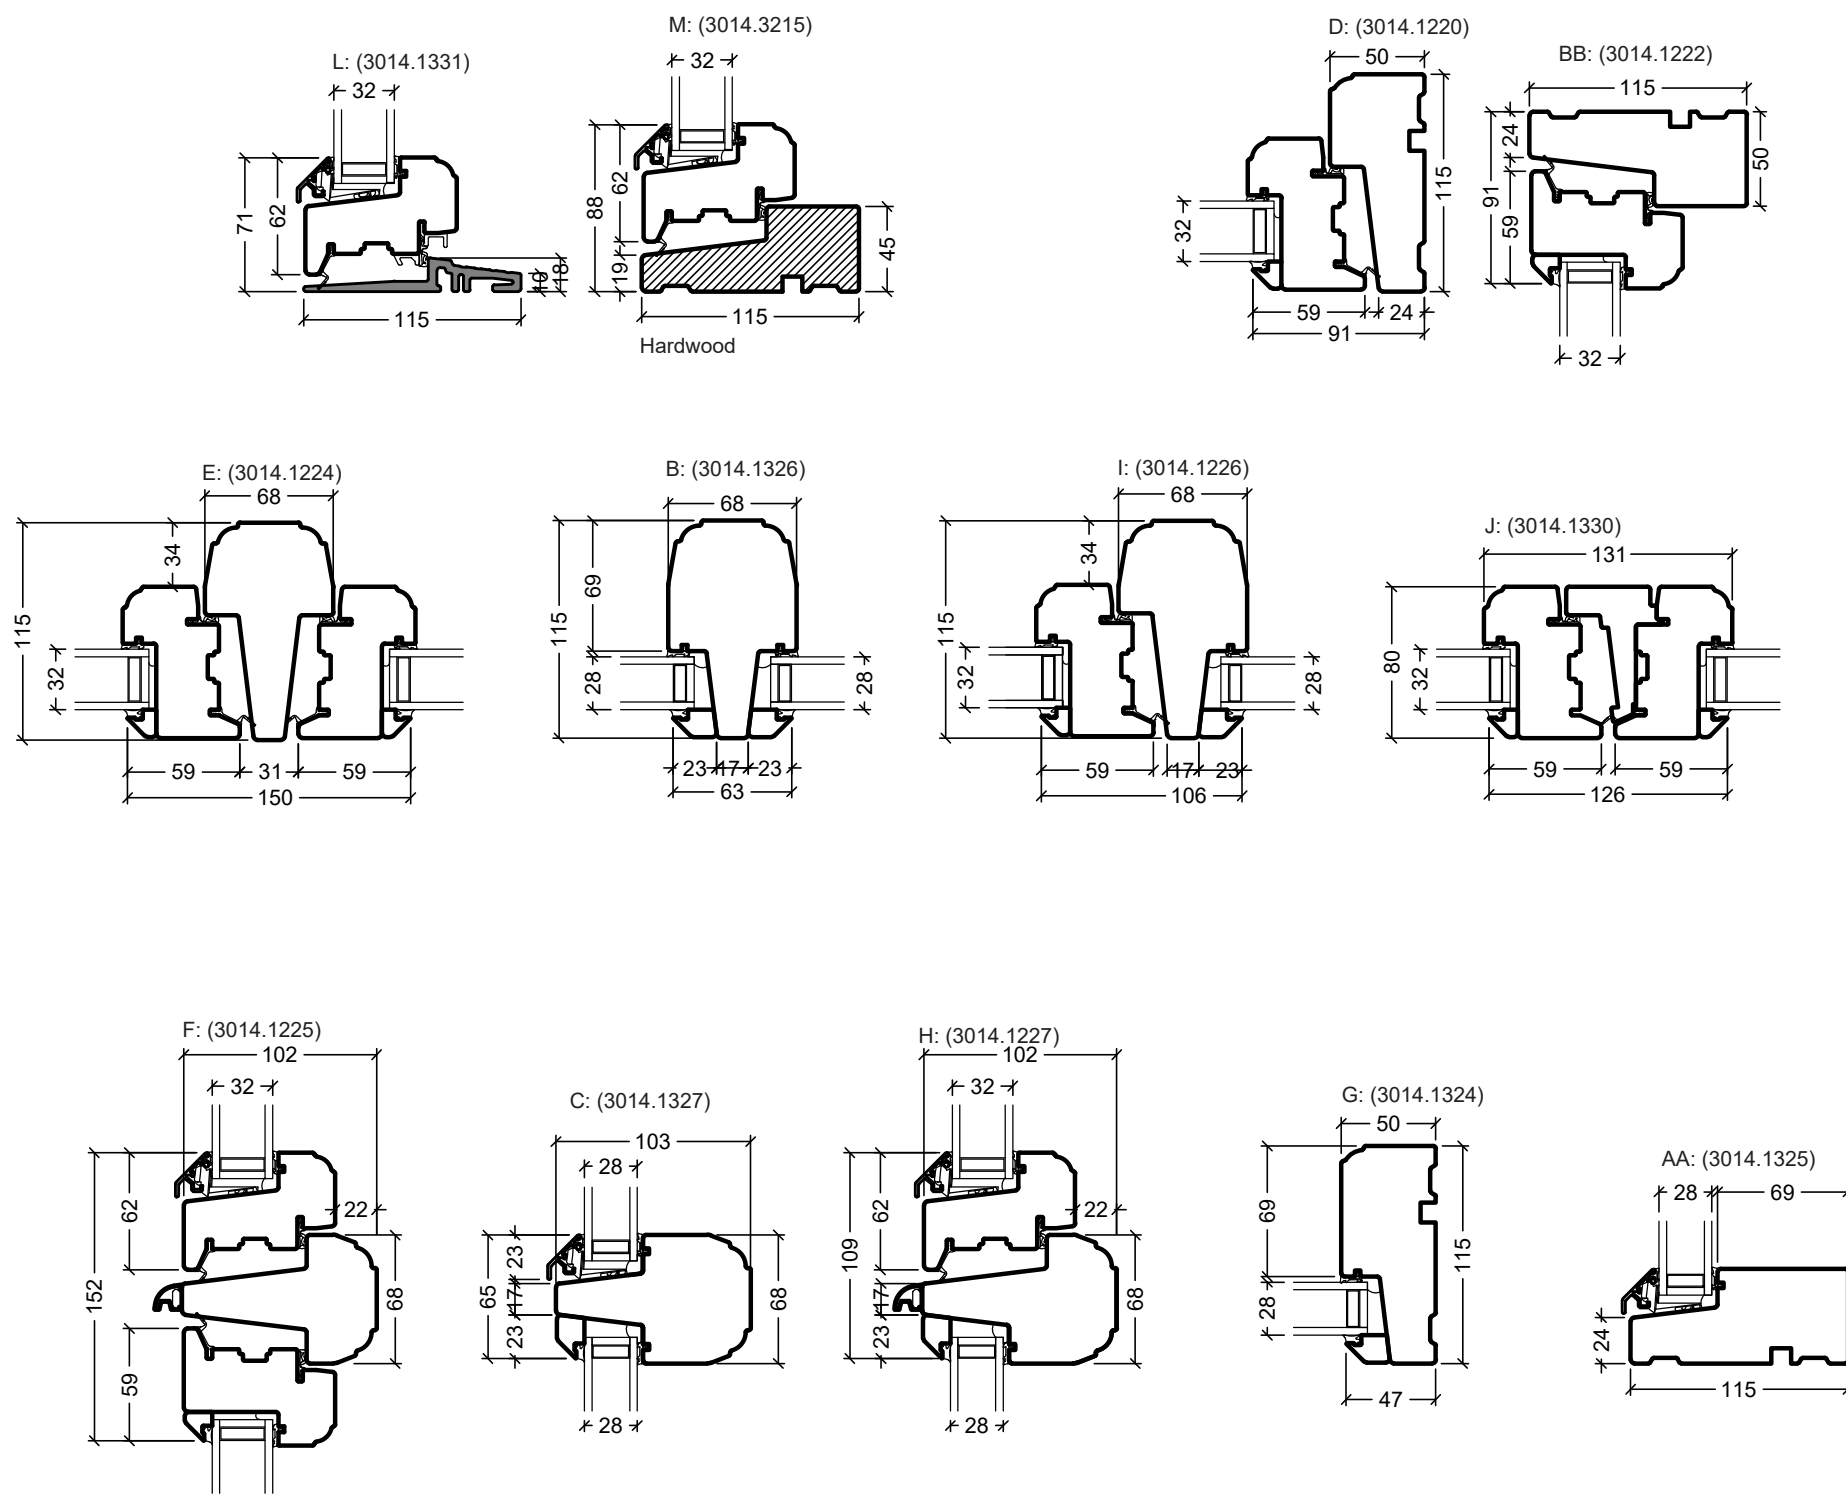

- Ⓔ
1. Fixed mullion (fast lodpost)
 2. French casement / mullion for fire escape (2-fløjet / brandpost)

Ⓒ Ⓞ
Glazing bars

	System: Rationel Forma Casement door	Scale: 1:4 / 1:40
	English: Standard details, triple glazed	Edition No. 1
Rationel is a trademark of DOVISTA A/S	Dansk: Standard snit, 3-lags	10.21 © 2021
<small>© DOVISTA A/S, CVR-no. 21147583. All intellectual property rights, copyright as well as all rights in know-how vest in DOVISTA A/S. This drawing may not be reproduced, stored, or transmitted in any form by any means (electronic, mechanical, photocopying, recording or otherwise) without the prior written consent of DOVISTA A/S. This drawing is to be used only for the purposes specified by DOVISTA A/S and for no other purpose. We reserve all rights to change the product and product range without notice.</small>		

(E)

1. Fixed mullion (fast lodpost)
2. French casement / mullion for fire escape (2-fløjjet / brandpost)

(N) (O)

Glazing bars

	System: Rationel Forma Casement door	Scale: 1:4 / 1:40
	English: Standard details, double glazed	Edition No. 1
Rationel is a trademark of DOVISTA A/S	Dansk: Standard snit, 2-lags	10.21 © 2021