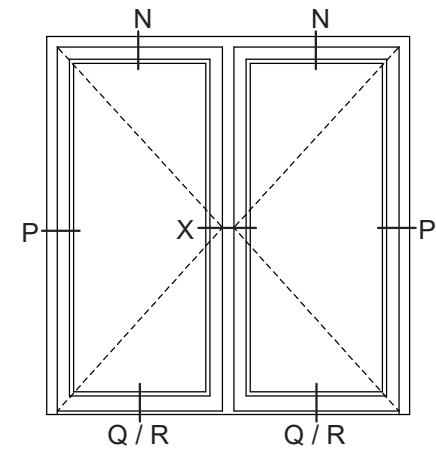

<p>Rationel is a trademark of DOVISTA A/S</p>	System: Rationel Forma glazed door	Scale: 1:4 / 1:40
	English: Intward opening, triple glazed	Edition No. 1
	Dansk: Indadgående, 3-lags	10.21 © 2021
<p>© DOVISTA A/S, CVR-no. 21147583. All intellectual property rights, copyright as well as all rights in know-how vest in DOVISTA A/S. This drawing may not be reproduced, stored, or transmitted in any form by any means (electronic, mechanical, photocopying, recording or otherwise) without the prior written consent of DOVISTA A/S. This drawing is to be used only for the purposes specified by DOVISTA A/S and for no other purpose. We reserve all rights to change the product and product range without notice.</p>		

<p>Rationel is a trademark of DOVISTA A/S</p>	System: Rationel Forma glazed door	Scale: 1:4 / 1:40
	English: Inward opening, double glazed	Edition No. 1
	Dansk: Indadgående, 2-lags	10.21 © 2021
<p>© DOVISTA A/S, CVR-no. 21147583. All intellectual property rights, copyright as well as all rights in know-how vest in DOVISTA A/S. This drawing may not be reproduced, stored, or transmitted in any form by any means (electronic, mechanical, photocopying, recording or otherwise) without the prior written consent of DOVISTA A/S. This drawing is to be used only for the purposes specified by DOVISTA A/S and for no other purpose. We reserve all rights to change the product and product range without notice.</p>		