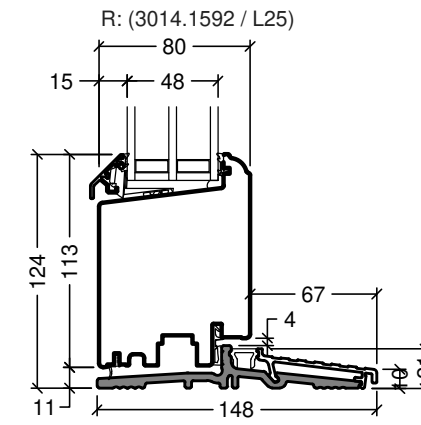

Frame variants outward opening doors

Frame variants inward opening doors

Inward opening

Outward opening

Hardwood inward opening

Hardwood outward opening

All solutions also for Rationel Forma 2-layer

 Rationel is a trademark of DOVISTA A/S	System: Rationel Forma Entrance door	Scale: 1:4 / 1:40
	English: Frame and threshold variants, triple glazed	Edition No. 1
	Dansk: Karmvarianter, 3-lags	10.21 © 2021