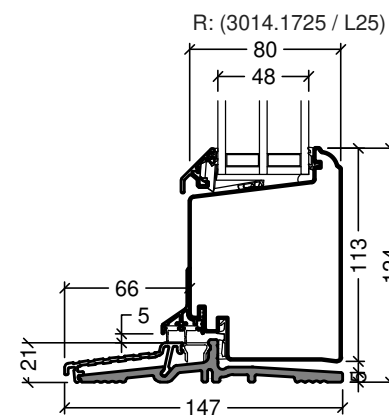

Frame variants outward opening doors

Frame variants inward opening doors

Inward opening

Outward opening

Hardwood inward opening

Hardwood outward opening

All solutions also for Rationel Forma 2-layer

 Rationel is a trademark of DOVISTA A/S	System: Rationel Forma Entrance door	Scale: 1:4 / 1:40
	English: Frame and threshold variants, triple glazed	Edition No. 1
	Dansk: Karmvarianter, 3-lags	10.21 © 2021