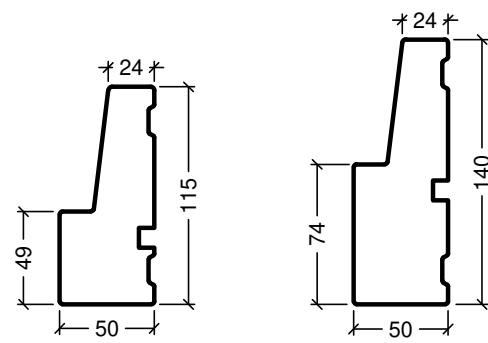

Frame variants outward opening doors

Frame variants inward opening doors

Inward opening

Outward opening

Hardwood inward opening

Hardwood outward opening

All solutions also for Rationel Forma 2-layer

 Rationel is a trademark of DOVISTA A/S	System: Rationel Forma Entrance door	Scale: 1:4 / 1:40
	English: Frame and threshold variants, triple glazed	Edition No. 1
	Dansk: Karmvarianter, 3-lags	10.21 © 2021