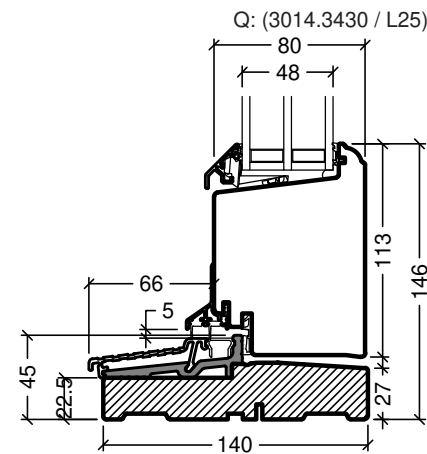

Frame variants outward opening doors

Frame variants inward opening doors

Inward opening

Outward opening

Hardwood inward opening

Hardwood outward opening

All solutions also for Rationel Forma 2-layer

 Rationel is a trademark of DOVISTA A/S	System: Rationel Forma Entrance door	Scale: 1:4 / 1:40
	English: Frame and threshold variants, triple glazed	Edition No. 1
	Dansk: Karmvarianter, 3-lags	10.21 © 2021