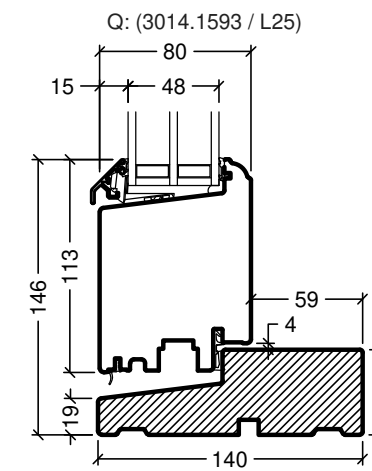

Frame variants outward opening doors

Frame variants inward opening doors

Inward opening

Outward opening

Hardwood inward opening

Hardwood outward opening

All solutions also for Rationel Forma 2-layer

 Rationel is a trademark of DOVISTA A/S	System: Rationel Forma Entrance door	Scale: 1:4 / 1:40
	English: Frame and threshold variants, triple glazed	Edition No. 1
	Dansk: Karmvarianter, 3-lags	10.21 © 2021