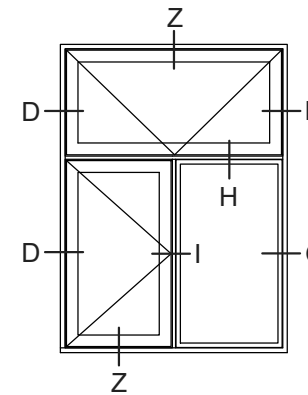

Ⓔ

1. Fixed mullion (fast lodpost)
2. French casement / mullion for fire escape (2-fløjjet / brandpost)

Ⓒ Ⓞ

Glazing bars

 Rationel is a trademark of DOVISTA A/S	System: Rationel Formaplust Casement door	Scale: 1:4 / 1:40
	English: Standard details, triple glazed	Edition No. 1
	Dansk: Standard snit, 3-lags	10.21 © 2021

L / M  
Door  
threshold

(E)

1. Fixed mullion (fast lodpost)
2. French casement / mullion for fire escape (2-fløjet / brandpost)

(N) (O)

Glazing bars

	System: Rationel Formaplust Casement door	Scale: 1:4 / 1:40
	English: Standard details, double glazed	Edition No. 1
Rationel is a trademark of DOVISTA A/S	Dansk: Standard snit, 2-lags	10.21 © 2021