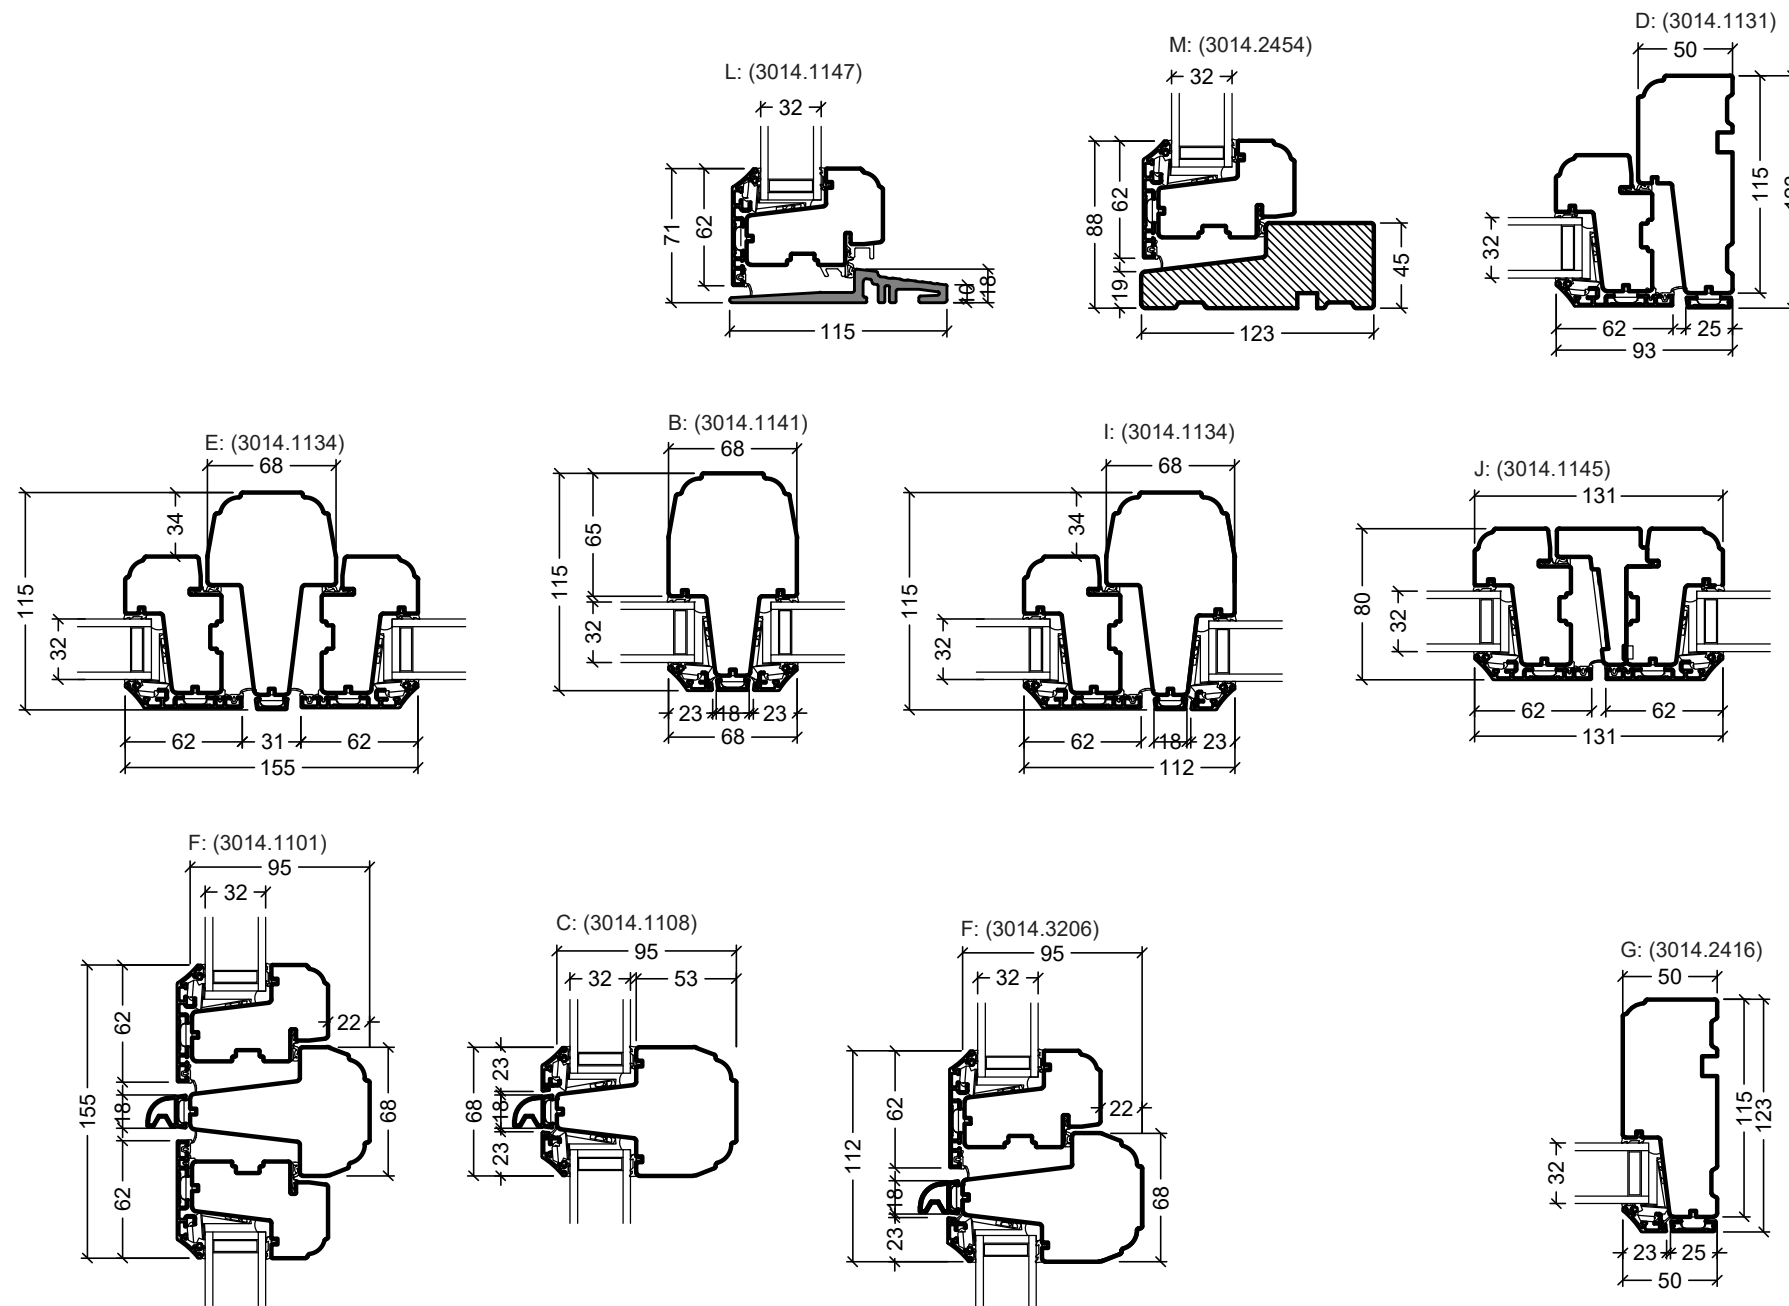

Ⓔ

1. Fixed mullion (fast lodpost)
2. French casement / mullion for fire escape (2-fløjjet / brandpost)

Ⓒ Ⓞ

Glazing bars

 Rationel is a trademark of DOVISTA A/S	System: Rationel Formaplust Casement door	Scale: 1:4 / 1:40
	English: Standard details, triple glazed	Edition No. 1
	Dansk: Standard snit, 3-lags	10.21 © 2021

L / M  
Door  
threshold

(E)

1. Fixed mullion (fast lodpost)
2. French casement / mullion for fire escape (2-fløjet / brandpost)

(N) (O)

Glazing bars

	System: Rationel Formaplust Casement door	Scale: 1:4 / 1:40
	English: Standard details, double glazed	Edition No. 1
Rationel is a trademark of DOVISTA A/S	Dansk: Standard snit, 2-lags	10.21 © 2021