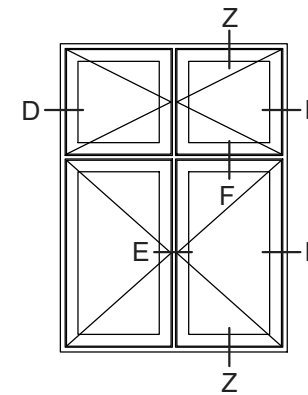

Ⓔ

1. Fixed mullion (fast lodpost)
2. French casement / mullion for fire escape (2-fløjjet / brandpost)

Ⓒ Ⓞ

Glazing bars

 Rationel is a trademark of DOVISTA A/S	System: Rationel Formaplust Casement door	Scale: 1:4 / 1:40
	English: Standard details, triple glazed	Edition No. 1
	Dansk: Standard snit, 3-lags	10.21 © 2021

L / M  
Door  
threshold

(E)

1. Fixed mullion (fast lodpost)
2. French casement / mullion for fire escape (2-fløjet / brandpost)

(N) (O)

Glazing bars

	System: Rationel Formaplust Casement door	Scale: 1:4 / 1:40
	English: Standard details, double glazed	Edition No. 1
Rationel is a trademark of DOVISTA A/S	Dansk: Standard snit, 2-lags	10.21 © 2021