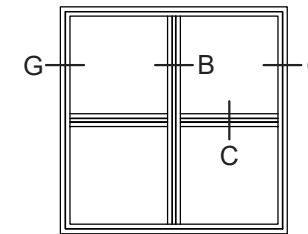

Ⓔ

1. Fixed mullion (fast lodpost)
2. French casement / mullion for fire escape (2-fløjjet / brandpost)

Ⓒ Ⓞ

Glazing bars

 Rationel is a trademark of DOVISTA A/S	System: Rationel Formaplust Casement door	Scale: 1:4 / 1:40
	English: Standard details, triple glazed	Edition No. 1
	Dansk: Standard snit, 3-lags	10.21 © 2021

L / M  
Door  
threshold

(E)

1. Fixed mullion (fast lodpost)
2. French casement / mullion for fire escape (2-fløjet / brandpost)

(N) (O)

Glazing bars

	System: Rationel Formaplust Casement door	Scale: 1:4 / 1:40
	English: Standard details, double glazed	Edition No. 1
Rationel is a trademark of DOVISTA A/S	Dansk: Standard snit, 2-lags	10.21 © 2021