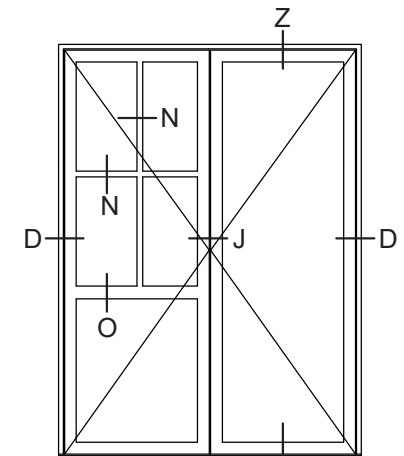

Ⓔ

1. Fixed mullion (fast lodpost)
2. French casement / mullion for fire escape (2-fløjjet / brandpost)

Ⓒ Ⓞ

Glazing bars

 Rationel is a trademark of DOVISTA A/S	System: Rationel Formaplust Casement door	Scale: 1:4 / 1:40
	English: Standard details, triple glazed	Edition No. 1
	Dansk: Standard snit, 3-lags	10.21 © 2021

L / M  
Door  
threshold

(E)

1. Fixed mullion (fast lodpost)
2. French casement / mullion for fire escape (2-fløjet / brandpost)

(N) (O)

Glazing bars

	System: Rationel Formaplust Casement door	Scale: 1:4 / 1:40
	English: Standard details, double glazed	Edition No. 1
Rationel is a trademark of DOVISTA A/S	Dansk: Standard snit, 2-lags	10.21 © 2021