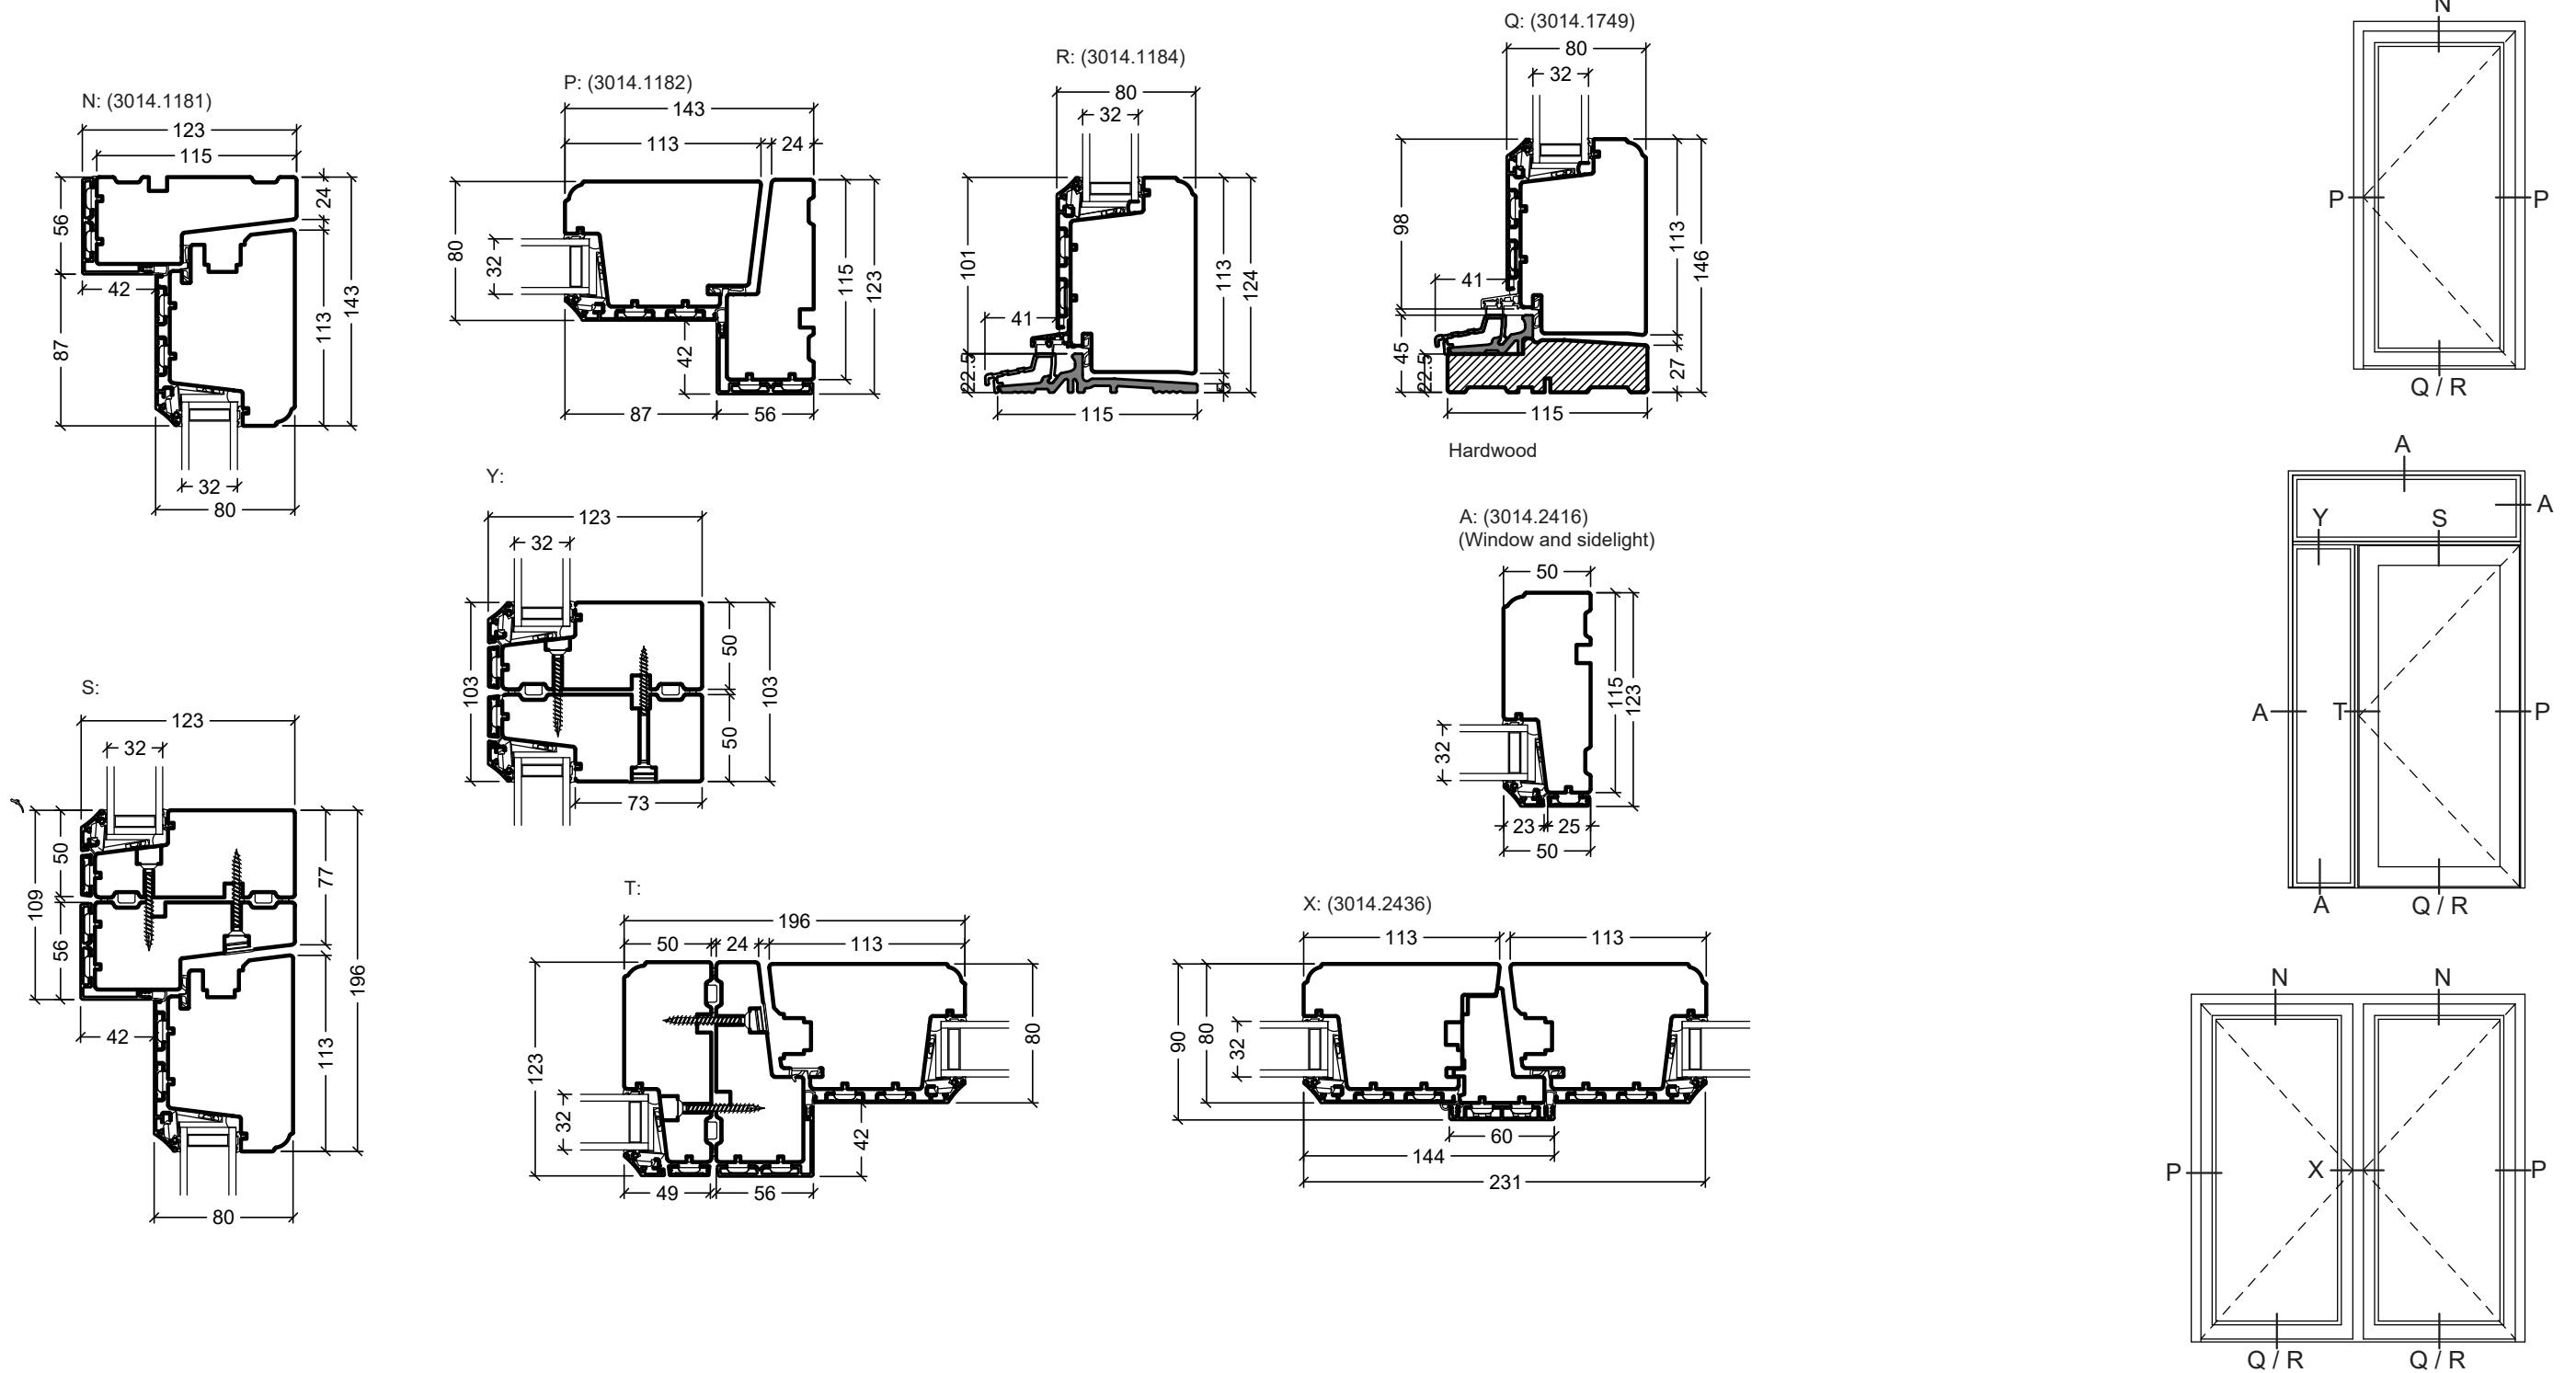

 Rationel is a trademark of DOVISTA A/S	System: Rationel Formaplus glazed door	Scale: 1:4 / 1:40
	English: Outward opening, triple glazed	Edition No. 1
	Dansk: Udadgående, 3-lags	10.21 © 2021
<small>© DOVISTA A/S, CVR-no. 21147583. All intellectual property rights, copyright as well as all rights in know-how vest in DOVISTA A/S. This drawing may not be reproduced, stored, or transmitted in any form by any means (electronic, mechanical, photocopying, recording or otherwise) without the prior written consent of DOVISTA A/S. This drawing is to be used only for the purposes specified by DOVISTA A/S and for no other purpose. We reserve all rights to change the product and product range without notice.</small>		

 Rationel is a trademark of DOVISTA A/S	System: Rationel Formaplus glazed door	Scale: 1:4 / 1:40
	English: Outward opening, double glazed	Edition No. 1
	Dansk: Udadgående, 2-lags	10.21 © 2021
<small>© DOVISTA A/S, CVR-no. 21147583. All intellectual property rights, copyright as well as all rights in know-how vest in DOVISTA A/S. This drawing may not be reproduced, stored, or transmitted in any form by any means (electronic, mechanical, photocopying, recording or otherwise) without the prior written consent of DOVISTA A/S. This drawing is to be used only for the purposes specified by DOVISTA A/S and for no other purpose. We reserve all rights to change the product and product range without notice.</small>		