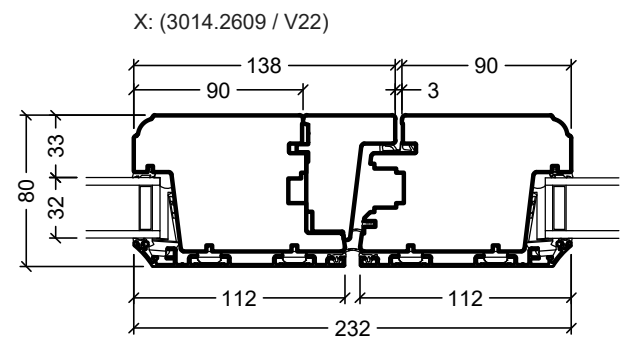

 Rationel is a trademark of DOVISTA A/S	System: Rationel Formaplus glazed door	Scale: 1:4 / 1:40
	English: Outward opening, triple glazed	Edition No. 1
	Dansk: Udadgående, 3-lags	10.21 © 2021
<small>© DOVISTA A/S, CVR-no. 21147583. All intellectual property rights, copyright as well as all rights in know-how vest in DOVISTA A/S. This drawing may not be reproduced, stored, or transmitted in any form by any means (electronic, mechanical, photocopying, recording or otherwise) without the prior written consent of DOVISTA A/S. This drawing is to be used only for the purposes specified by DOVISTA A/S and for no other purpose. We reserve all rights to change the product and product range without notice.</small>		

<p>Rationel is a trademark of DOVISTA A/S</p>	System: Rationel Formaplus glazed door	Scale: 1:4 / 1:40
	English: Outward opening, double glazed	Edition No. 1
	Dansk: Udadgående, 2-lags	10.21 © 2021
<p>© DOVISTA A/S, CVR-no. 21147583. All intellectual property rights, copyright as well as all rights in know-how vest in DOVISTA A/S. This drawing may not be reproduced, stored, or transmitted in any form by any means (electronic, mechanical, photocopying, recording or otherwise) without the prior written consent of DOVISTA A/S. This drawing is to be used only for the purposes specified by DOVISTA A/S and for no other purpose. We reserve all rights to change the product and product range without notice.</p>		