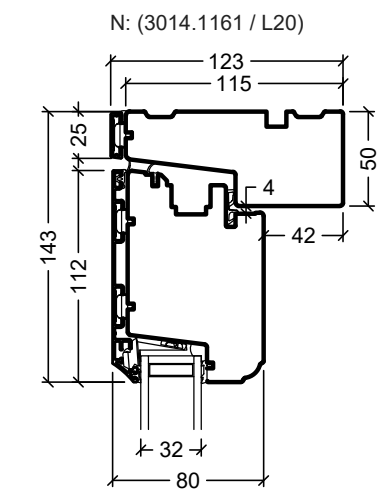

 Rationel is a trademark of DOVISTA A/S	System: Rationel Formaplus glazed door	Scale: 1:4 / 1:40
	English: Outward opening, triple glazed	Edition No. 1
	Dansk: Udadgående, 3-lags	10.21 © 2021
<small>© DOVISTA A/S, CVR-no. 21147583. All intellectual property rights, copyright as well as all rights in know-how vest in DOVISTA A/S. This drawing may not be reproduced, stored, or transmitted in any form by any means (electronic, mechanical, photocopying, recording or otherwise) without the prior written consent of DOVISTA A/S. This drawing is to be used only for the purposes specified by DOVISTA A/S and for no other purpose. We reserve all rights to change the product and product range without notice.</small>		

<p>Rationel is a trademark of DOVISTA A/S</p>	System: Rationel Formaplus glazed door	Scale: 1:4 / 1:40
	English: Outward opening, double glazed	Edition No. 1
	Dansk: Udadgående, 2-lags	10.21 © 2021
<p>© DOVISTA A/S, CVR-no. 21147583. All intellectual property rights, copyright as well as all rights in know-how vest in DOVISTA A/S. This drawing may not be reproduced, stored, or transmitted in any form by any means (electronic, mechanical, photocopying, recording or otherwise) without the prior written consent of DOVISTA A/S. This drawing is to be used only for the purposes specified by DOVISTA A/S and for no other purpose. We reserve all rights to change the product and product range without notice.</p>		