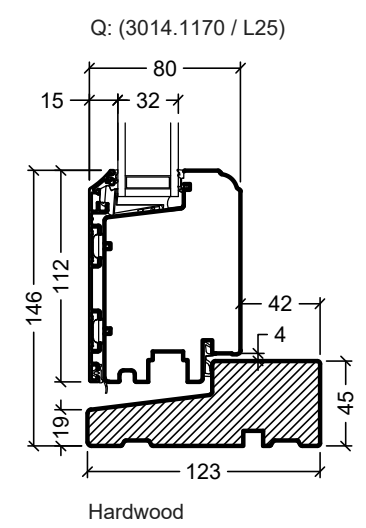

 Rationel is a trademark of DOVISTA A/S	System: Rationel Formaplus glazed door	Scale: 1:4 / 1:40
	English: Outward opening, triple glazed	Edition No. 1
	Dansk: Udadgående, 3-lags	10.21 © 2021
<small>© DOVISTA A/S, CVR-no. 21147583. All intellectual property rights, copyright as well as all rights in know-how vest in DOVISTA A/S. This drawing may not be reproduced, stored, or transmitted in any form by any means (electronic, mechanical, photocopying, recording or otherwise) without the prior written consent of DOVISTA A/S. This drawing is to be used only for the purposes specified by DOVISTA A/S and for no other purpose. We reserve all rights to change the product and product range without notice.</small>		

<p>Rationel is a trademark of DOVISTA A/S</p>	System: Rationel Formaplus glazed door	Scale: 1:4 / 1:40
	English: Outward opening, double glazed	Edition No. 1
	Dansk: Udadgående, 2-lags	10.21 © 2021
<p>© DOVISTA A/S, CVR-no. 21147583. All intellectual property rights, copyright as well as all rights in know-how vest in DOVISTA A/S. This drawing may not be reproduced, stored, or transmitted in any form by any means (electronic, mechanical, photocopying, recording or otherwise) without the prior written consent of DOVISTA A/S. This drawing is to be used only for the purposes specified by DOVISTA A/S and for no other purpose. We reserve all rights to change the product and product range without notice.</p>		