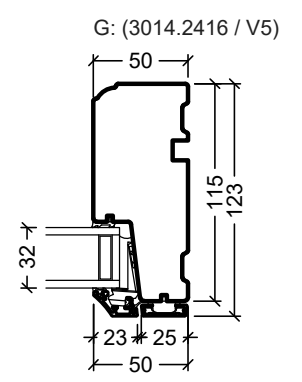

 Rationel is a trademark of DOVISTA A/S	System: Rationel Formaplus glazed door	Scale: 1:4 / 1:40
	English: Outward opening, triple glazed	Edition No. 1
	Dansk: Udadgående, 3-lags	10.21 © 2021
<small>© DOVISTA A/S, CVR-no. 21147583. All intellectual property rights, copyright as well as all rights in know-how vest in DOVISTA A/S. This drawing may not be reproduced, stored, or transmitted in any form by any means (electronic, mechanical, photocopying, recording or otherwise) without the prior written consent of DOVISTA A/S. This drawing is to be used only for the purposes specified by DOVISTA A/S and for no other purpose. We reserve all rights to change the product and product range without notice.</small>		

<p>Rationel is a trademark of DOVISTA A/S</p>	System: Rationel Formaplus glazed door	Scale: 1:4 / 1:40
	English: Outward opening, double glazed	Edition No. 1
	Dansk: Udadgående, 2-lags	10.21 © 2021
<p>© DOVISTA A/S, CVR-no. 21147583. All intellectual property rights, copyright as well as all rights in know-how vest in DOVISTA A/S. This drawing may not be reproduced, stored, or transmitted in any form by any means (electronic, mechanical, photocopying, recording or otherwise) without the prior written consent of DOVISTA A/S. This drawing is to be used only for the purposes specified by DOVISTA A/S and for no other purpose. We reserve all rights to change the product and product range without notice.</p>		