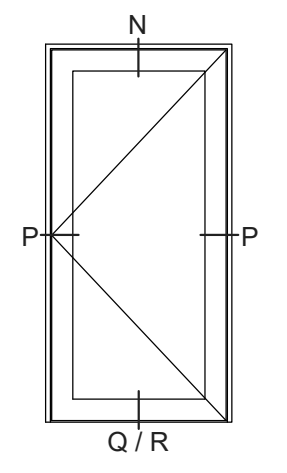

 Rationel is a trademark of DOVISTA A/S	System: Rationel Formaplus glazed door	Scale: 1:4 / 1:40
	English: Outward opening, triple glazed	Edition No. 1
	Dansk: Udadgående, 3-lags	10.21 © 2021
<small>© DOVISTA A/S, CVR-no. 21147583. All intellectual property rights, copyright as well as all rights in know-how vest in DOVISTA A/S. This drawing may not be reproduced, stored, or transmitted in any form by any means (electronic, mechanical, photocopying, recording or otherwise) without the prior written consent of DOVISTA A/S. This drawing is to be used only for the purposes specified by DOVISTA A/S and for no other purpose. We reserve all rights to change the product and product range without notice.</small>		

<p>Rationel is a trademark of DOVISTA A/S</p>	System: Rationel Formaplus glazed door	Scale: 1:4 / 1:40
	English: Outward opening, double glazed	Edition No. 1
	Dansk: Udadgående, 2-lags	10.21 © 2021
<p>© DOVISTA A/S, CVR-no. 21147583. All intellectual property rights, copyright as well as all rights in know-how vest in DOVISTA A/S. This drawing may not be reproduced, stored, or transmitted in any form by any means (electronic, mechanical, photocopying, recording or otherwise) without the prior written consent of DOVISTA A/S. This drawing is to be used only for the purposes specified by DOVISTA A/S and for no other purpose. We reserve all rights to change the product and product range without notice.</p>		