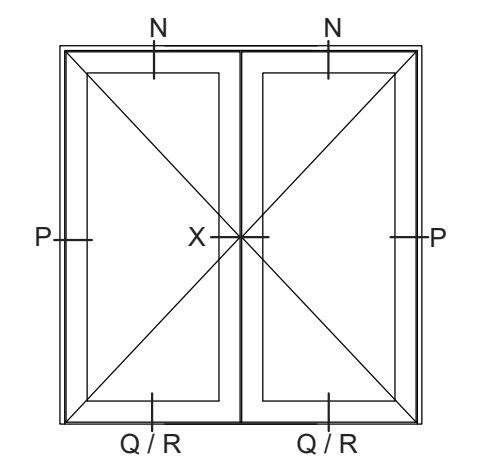

 Rationel is a trademark of DOVISTA A/S	System: Rationel Formaplus glazed door	Scale: 1:4 / 1:40
	English: Outward opening, triple glazed	Edition No. 1
	Dansk: Udadgående, 3-lags	10.21 © 2021
<small>© DOVISTA A/S, CVR-no. 21147583. All intellectual property rights, copyright as well as all rights in know-how vest in DOVISTA A/S. This drawing may not be reproduced, stored, or transmitted in any form by any means (electronic, mechanical, photocopying, recording or otherwise) without the prior written consent of DOVISTA A/S. This drawing is to be used only for the purposes specified by DOVISTA A/S and for no other purpose. We reserve all rights to change the product and product range without notice.</small>		

<p>Rationel is a trademark of DOVISTA A/S</p>	System: Rationel Formaplus glazed door	Scale: 1:4 / 1:40
	English: Outward opening, double glazed	Edition No. 1
	Dansk: Udadgående, 2-lags	10.21 © 2021
<p>© DOVISTA A/S, CVR-no. 21147583. All intellectual property rights, copyright as well as all rights in know-how vest in DOVISTA A/S. This drawing may not be reproduced, stored, or transmitted in any form by any means (electronic, mechanical, photocopying, recording or otherwise) without the prior written consent of DOVISTA A/S. This drawing is to be used only for the purposes specified by DOVISTA A/S and for no other purpose. We reserve all rights to change the product and product range without notice.</p>		