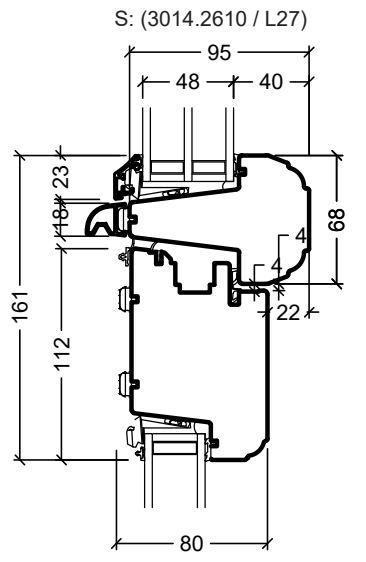

 Rationel is a trademark of DOVISTA A/S	System: Rationel Formaplus glazed door	Scale: 1:4 / 1:40
	English: Outward opening, triple glazed	Edition No. 1
	Dansk: Udadgående, 3-lags	10.21 © 2021
<small>© DOVISTA A/S, CVR-no. 21147583. All intellectual property rights, copyright as well as all rights in know-how vest in DOVISTA A/S. This drawing may not be reproduced, stored, or transmitted in any form by any means (electronic, mechanical, photocopying, recording or otherwise) without the prior written consent of DOVISTA A/S. This drawing is to be used only for the purposes specified by DOVISTA A/S and for no other purpose. We reserve all rights to change the product and product range without notice.</small>		

<p>Rationel is a trademark of DOVISTA A/S</p>	System: Rationel Formaplus glazed door	Scale: 1:4 / 1:40
	English: Outward opening, double glazed	Edition No. 1
	Dansk: Udadgående, 2-lags	10.21 © 2021
<p>© DOVISTA A/S, CVR-no. 21147583. All intellectual property rights, copyright as well as all rights in know-how vest in DOVISTA A/S. This drawing may not be reproduced, stored, or transmitted in any form by any means (electronic, mechanical, photocopying, recording or otherwise) without the prior written consent of DOVISTA A/S. This drawing is to be used only for the purposes specified by DOVISTA A/S and for no other purpose. We reserve all rights to change the product and product range without notice.</p>		