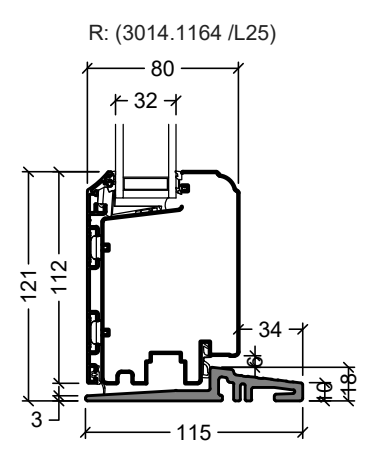

 Rationel is a trademark of DOVISTA A/S	System: Rationel Formaplus glazed door	Scale: 1:4 / 1:40
	English: Outward opening, triple glazed	Edition No. 1
	Dansk: Udadgående, 3-lags	10.21 © 2021
<small>© DOVISTA A/S, CVR-no. 21147583. All intellectual property rights, copyright as well as all rights in know-how vest in DOVISTA A/S. This drawing may not be reproduced, stored, or transmitted in any form by any means (electronic, mechanical, photocopying, recording or otherwise) without the prior written consent of DOVISTA A/S. This drawing is to be used only for the purposes specified by DOVISTA A/S and for no other purpose. We reserve all rights to change the product and product range without notice.</small>		

<p>Rationel is a trademark of DOVISTA A/S</p>	System: Rationel Formaplus glazed door	Scale: 1:4 / 1:40
	English: Outward opening, double glazed	Edition No. 1
	Dansk: Udadgående, 2-lags	10.21 © 2021
<p>© DOVISTA A/S, CVR-no. 21147583. All intellectual property rights, copyright as well as all rights in know-how vest in DOVISTA A/S. This drawing may not be reproduced, stored, or transmitted in any form by any means (electronic, mechanical, photocopying, recording or otherwise) without the prior written consent of DOVISTA A/S. This drawing is to be used only for the purposes specified by DOVISTA A/S and for no other purpose. We reserve all rights to change the product and product range without notice.</p>		