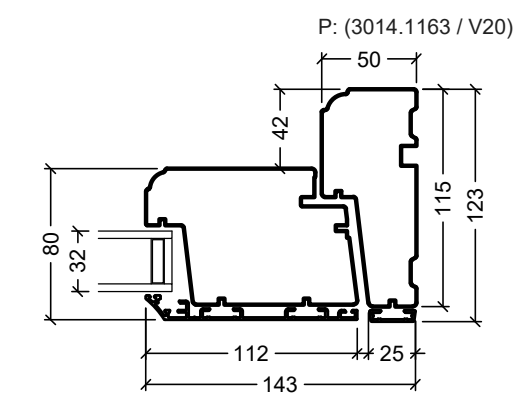

 Rationel is a trademark of DOVISTA A/S	System: Rationel Formaplus glazed door	Scale: 1:4 / 1:40
	English: Outward opening, triple glazed	Edition No. 1
	Dansk: Udadgående, 3-lags	10.21 © 2021
<small>© DOVISTA A/S, CVR-no. 21147583. All intellectual property rights, copyright as well as all rights in know-how vest in DOVISTA A/S. This drawing may not be reproduced, stored, or transmitted in any form by any means (electronic, mechanical, photocopying, recording or otherwise) without the prior written consent of DOVISTA A/S. This drawing is to be used only for the purposes specified by DOVISTA A/S and for no other purpose. We reserve all rights to change the product and product range without notice.</small>		

<p>Rationel is a trademark of DOVISTA A/S</p>	System: Rationel Formaplus glazed door	Scale: 1:4 / 1:40
	English: Outward opening, double glazed	Edition No. 1
	Dansk: Udadgående, 2-lags	10.21 © 2021
<p>© DOVISTA A/S, CVR-no. 21147583. All intellectual property rights, copyright as well as all rights in know-how vest in DOVISTA A/S. This drawing may not be reproduced, stored, or transmitted in any form by any means (electronic, mechanical, photocopying, recording or otherwise) without the prior written consent of DOVISTA A/S. This drawing is to be used only for the purposes specified by DOVISTA A/S and for no other purpose. We reserve all rights to change the product and product range without notice.</p>		