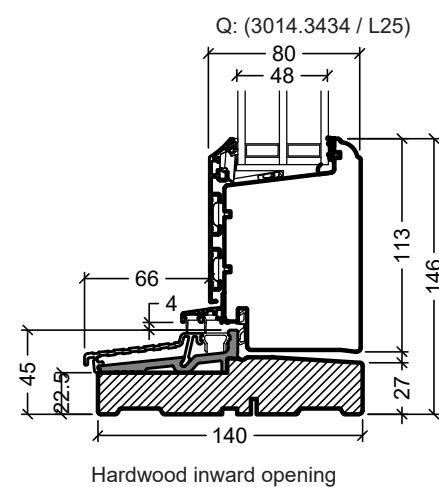

Frame variants outwards opening doors

Inward opening

Outward opening

Frame variants inwards opening doors

Hardwood inward opening

Hardwood outward opening

**rational**

Rational is a trademark of DOVISTA A/S

System: Rational Formaplus glazed door

English: Frame and threshold variants

Dansk: Karmvarianter

Scale: 1:4

Edition No. 1

10.21 © 2021

© DOVISTA A/S, CVR-no. 21147583. All intellectual property rights, copyright as well as all rights in know-how vest in DOVISTA A/S. This drawing may not be reproduced, stored, or transmitted in any form by any means (electronic, mechanical, photocopying, recording or otherwise) without the prior written consent of DOVISTA A/S. This drawing is to be used only for the purposes specified by DOVISTA A/S and for no other purpose. We reserve all rights to change the product and product range without notice.