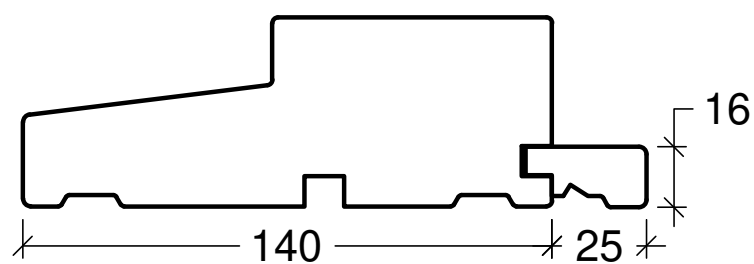

Outward opening

Inward opening

Packer type 18x84

Packer type 18x79

Depth packer type 16-25
in groove type 8x8x8
Outward opening doors
(for 140mm frame only)

Depth packer type 16-25
in groove type 8x8x8
Inward opening doors
(for 140mm frame only)