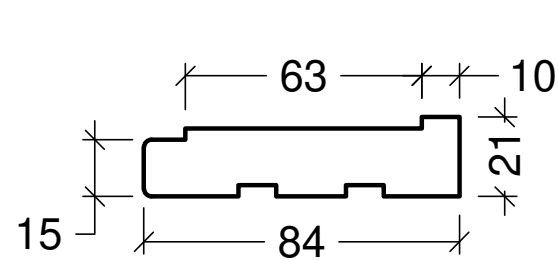

Outward opening

Inward opening

Packer type 18x84

Packer type 18x79

Depth packer type 16-25
in groove type 8x8x8
Outward opening doors
(for 140mm frame only)

Depth packer type 16-25
in groove type 8x8x8
Inward opening doors
(for 140mm frame only)