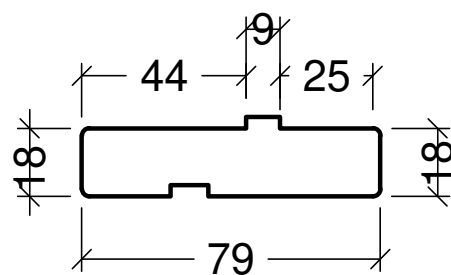

Outward opening

Inward opening

Packer type 18x84

Packer type 18x79

Depth packer type 16-25
in groove type 8x8x8
Outward opening doors
(for 140mm frame only)

Depth packer type 16-25
in groove type 8x8x8
Inward opening doors
(for 140mm frame only)