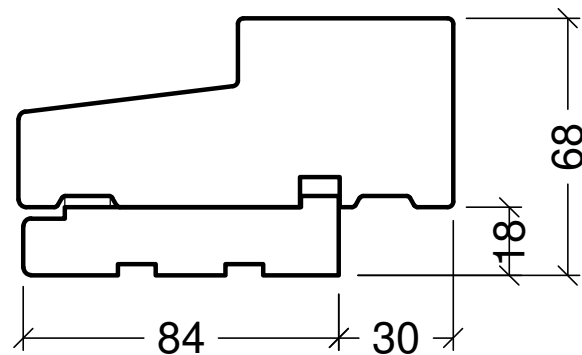

Outward opening

Inward opening

Packer type 18x84

Packer type 18x79

Depth packer type 16-25
in groove type 8x8x8
Outward opening doors
(for 140mm frame only)

Depth packer type 16-25
in groove type 8x8x8
Inward opening doors
(for 140mm frame only)