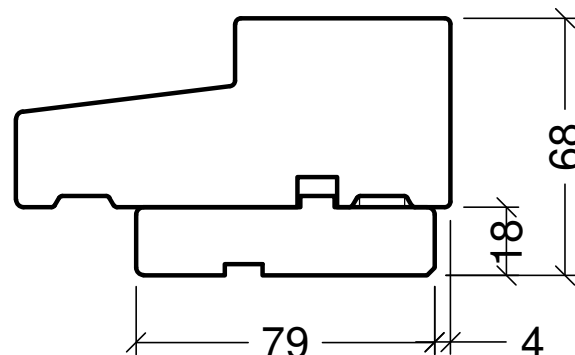

Outward opening

Inward opening

Packer type 18x84

Packer type 18x79

Depth packer type 16-25
in groove type 8x8x8
Outward opening doors
(for 140mm frame only)

Depth packer type 16-25
in groove type 8x8x8
Inward opening doors
(for 140mm frame only)