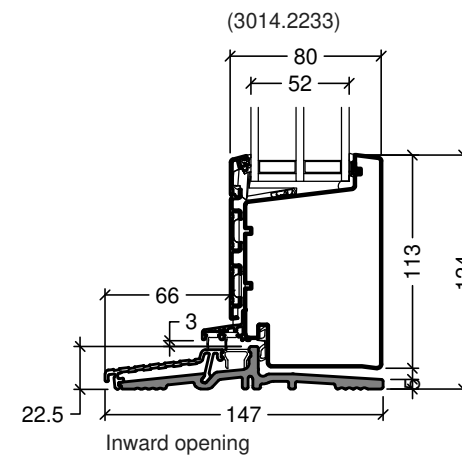

Frame variants outward opening doors

Inward opening

Outward opening

Frame variants inward opening doors

Hardwood inward opening

Hardwood outward opening

 <small>Rationel is a trademark of DOVISTA A/S</small>	System: Auraplus alu glazed door	Scale: 1:4
	English: Frame and treshold variants	Edition No. 1
	Dansk: Karm- og rammevarianter	10.21 © 2021