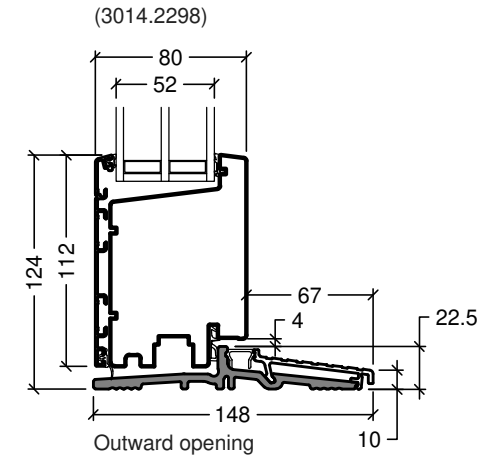

Frame variants outward opening doors

Inward opening

Outward opening

Frame variants inward opening doors

Hardwood inward opening

Hardwood outward opening

 <small>Rationel is a trademark of DOVISTA A/S</small>	System: Auraplus alu glazed door	Scale: 1:4
	English: Frame and treshold variants	Edition No. 1
	Dansk: Karm- og rammevarianter	10.21 © 2021