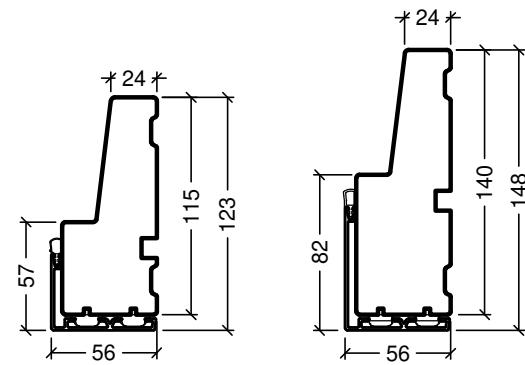

Frame variants outward opening doors

Inward opening

Outward opening

Frame variants inward opening doors

Hardwood inward opening

Hardwood outward opening

 <small>Rationel is a trademark of DOVISTA A/S</small>	System: Auraplus alu glazed door	Scale: 1:4
	English: Frame and treshold variants	Edition No. 1
	Dansk: Karm- og rammevarianter	10.21 © 2021