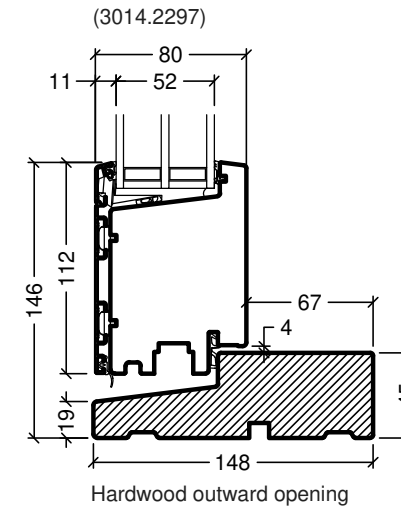

Frame variants outward opening doors

Inward opening

Outward opening

Frame variants inward opening doors

Hardwood inward opening

Hardwood outward opening

 <small>Rationel is a trademark of DOVISTA A/S</small>	System: Auraplus alu glazed door	Scale: 1:4
	English: Frame and treshold variants	Edition No. 1
	Dansk: Karm- og rammevarianter	10.21 © 2021