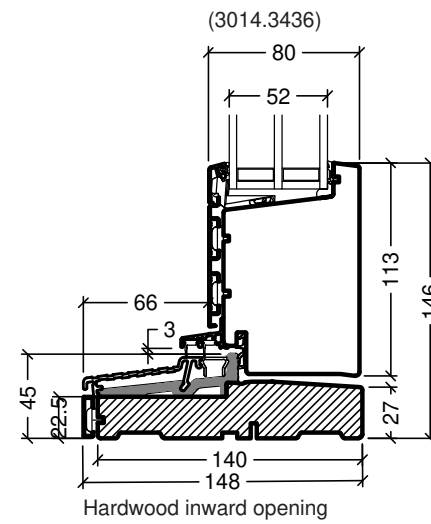

Frame variants outward opening doors

Inward opening

Outward opening

Frame variants inward opening doors

Hardwood inward opening

Hardwood outward opening

 <small>Rationel is a trademark of DOVISTA A/S</small>	System: Auraplus alu glazed door	Scale: 1:4
	English: Frame and treshold variants	Edition No. 1
	Dansk: Karm- og rammevarianter	10.21 © 2021