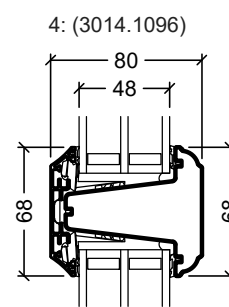

Rationel is a trademark of DOVISTA A/S	System: Rationel Formaplus glazed door	Scale: 1:4 / 1:40
	English: Glazing bars Dansk: Sprosser	Edition No. 1 10.21 © 2021

© DOVISTA A/S, CVR-no. 21147583. All intellectual property rights, copyright as well as all rights in know-how vest in DOVISTA A/S. This drawing may not be reproduced, stored, or transmitted in any form by any means (electronic, mechanical, photocopying, recording or otherwise) without the prior written consent of DOVISTA A/S. This drawing is to be used only for the purposes specified by DOVISTA A/S and for no other purpose. We reserve all rights to change the product and product range without notice.