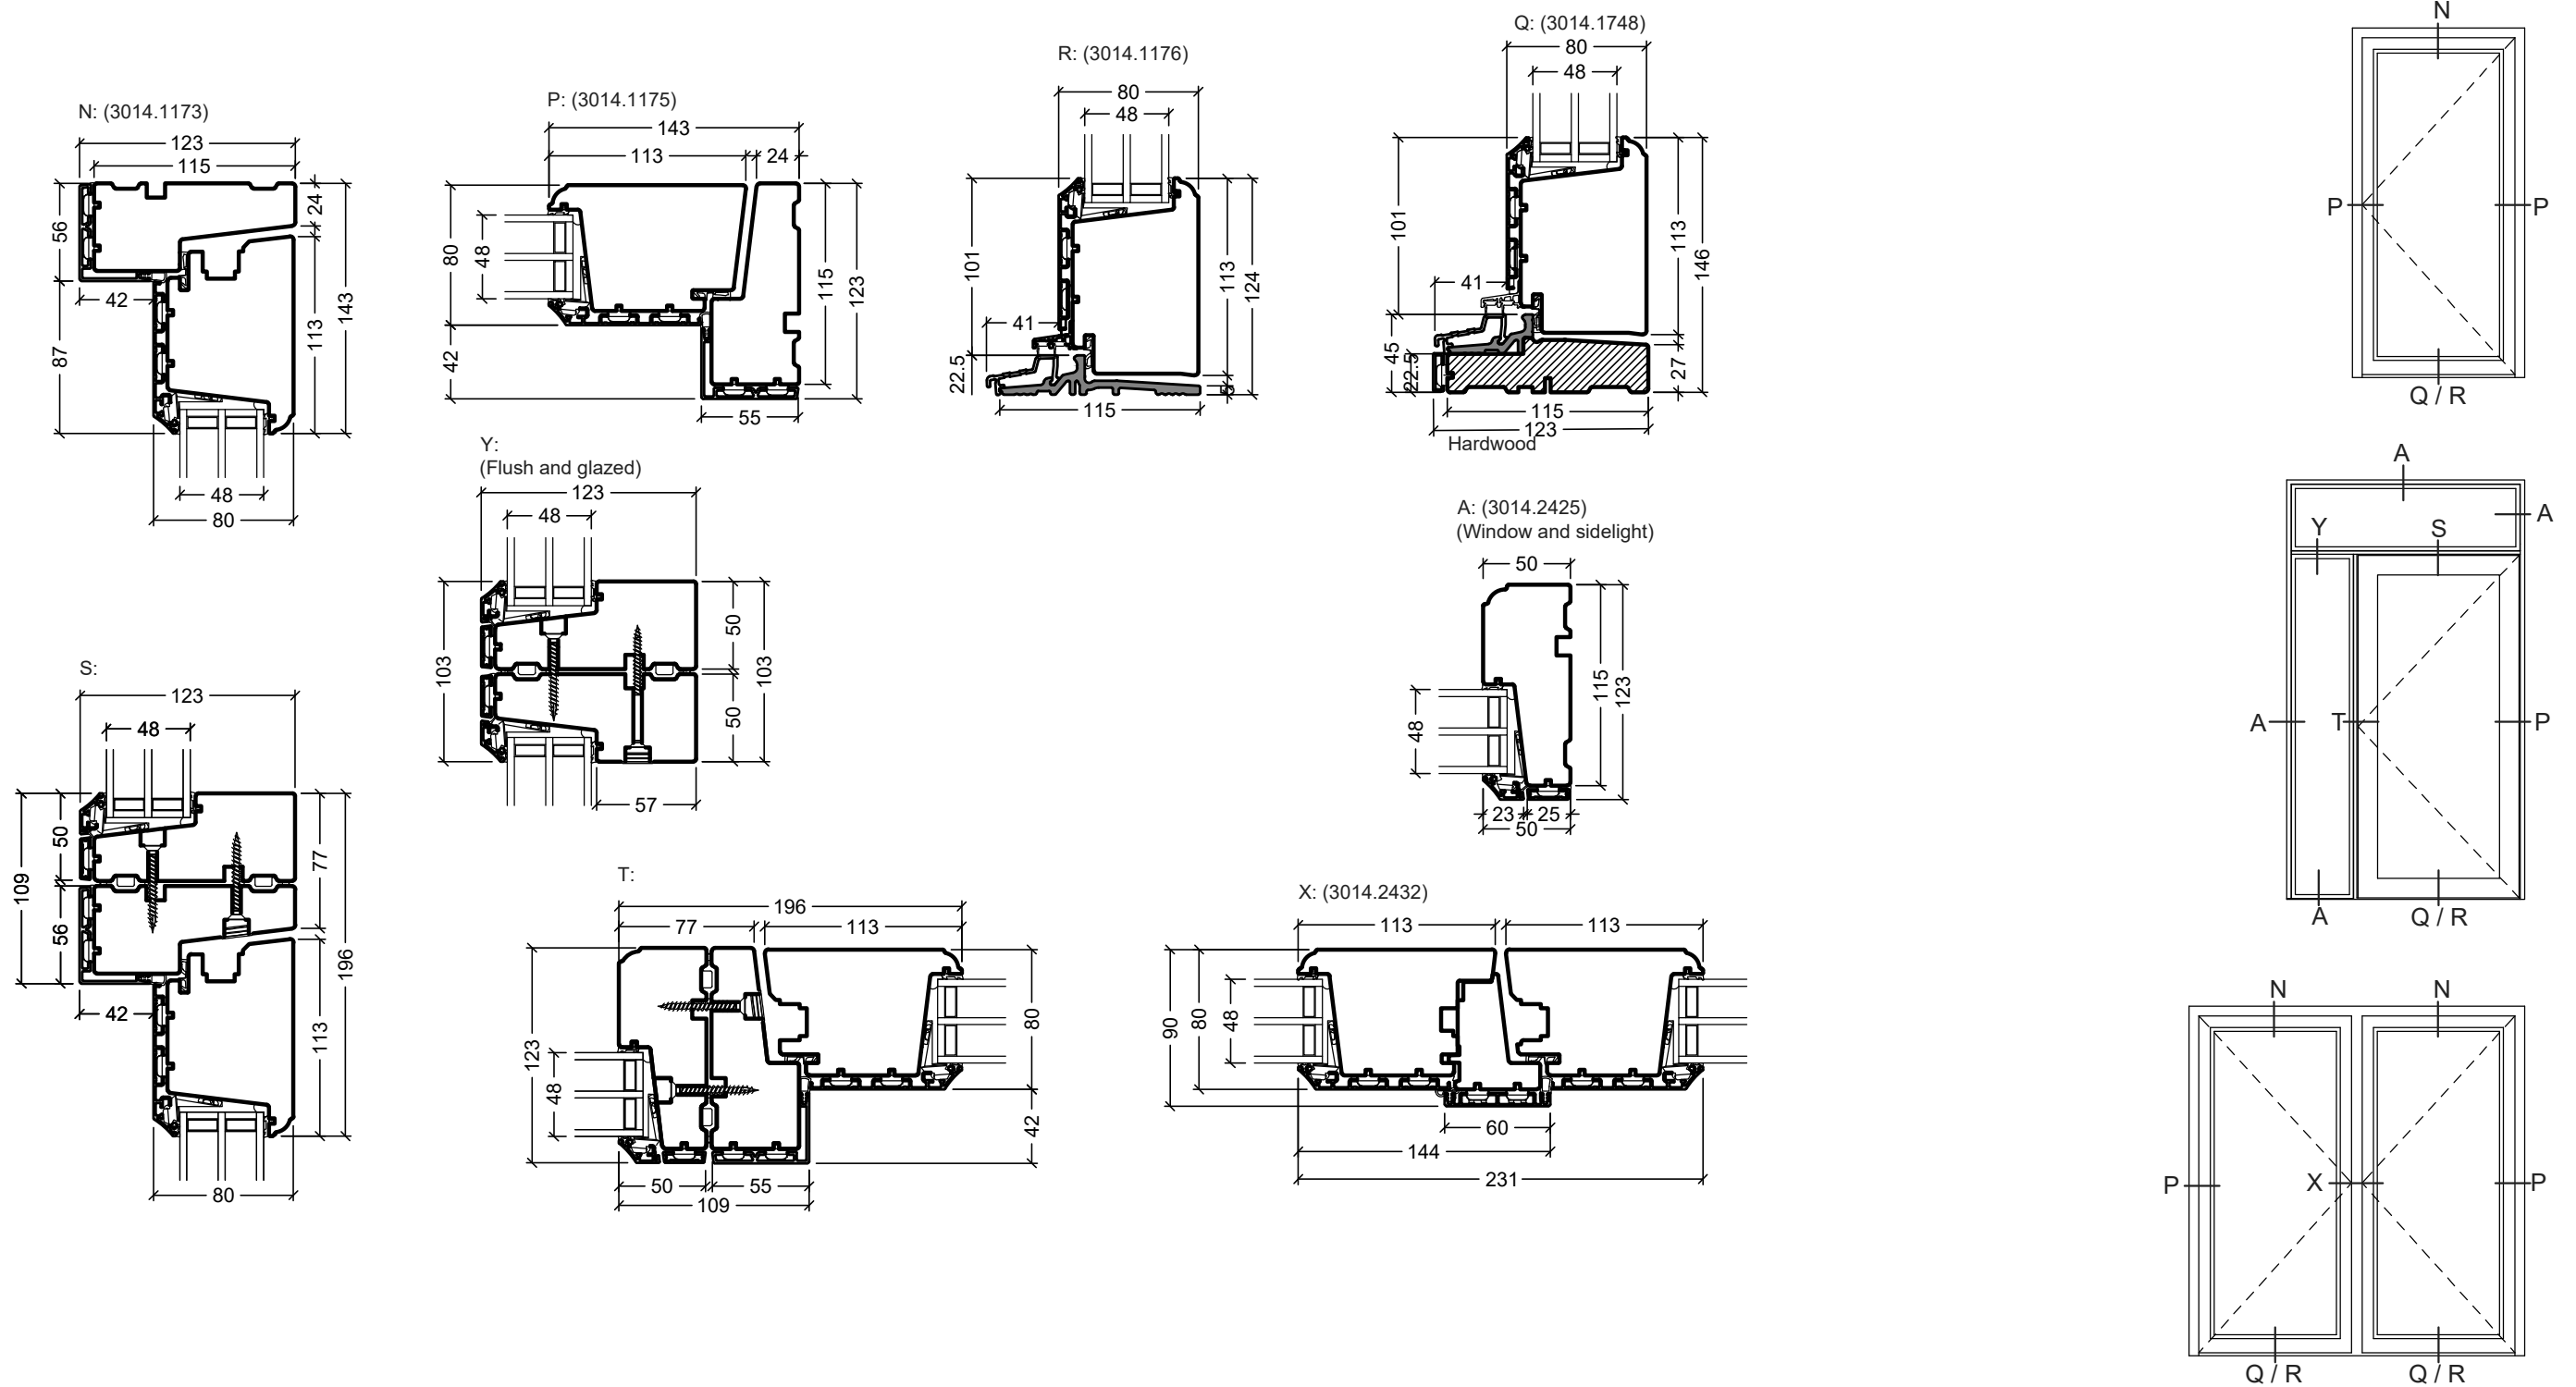

 Rationel is a trademark of DOVISTA A/S	System: Rationel Formaplus glazed door	Scale: 1:4 / 1:40
	English: Outward opening, triple glazed	Edition No. 1
	Dansk: Udadgående, 3-lags	10.21 © 2021
<small>© DOVISTA A/S, CVR-no. 21147583. All intellectual property rights, copyright as well as all rights in know-how vest in DOVISTA A/S. This drawing may not be reproduced, stored, or transmitted in any form by any means (electronic, mechanical, photocopying, recording or otherwise) without the prior written consent of DOVISTA A/S. This drawing is to be used only for the purposes specified by DOVISTA A/S and for no other purpose. We reserve all rights to change the product and product range without notice.</small>		

 Rationel is a trademark of DOVISTA A/S	System: Rationel Formaplust glazed door	Scale: 1:4 / 1:40
	English: Inward opening, triple glazed	Edition No. 1
	Dansk: Indadgående, 3-lags	10.21 © 2021
<small>© DOVISTA A/S, CVR-no. 21147583. All intellectual property rights, copyright as well as all rights in know-how vest in DOVISTA A/S. This drawing may not be reproduced, stored, or transmitted in any form by any means (electronic, mechanical, photocopying, recording or otherwise) without the prior written consent of DOVISTA A/S. This drawing is to be used only for the purposes specified by DOVISTA A/S and for no other purpose. We reserve all rights to change the product and product range without notice.</small>		