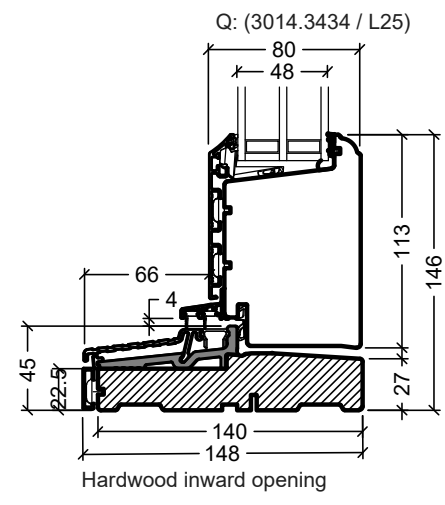

Frame variants outwards opening doors

Inward opening

Outward opening

Frame variants inwards opening doors

Hardwood inward opening

Hardwood outward opening

 Rationel is a trademark of DOVISTA A/S	System: Rationel Formaplust glazed door	Scale: 1:4
	English: Frame and threshold variants	Edition No. 1
	Dansk: Karmvarianter	10.21 © 2021
<small>© DOVISTA A/S, CVR-no. 21147583. All intellectual property rights, copyright as well as all rights in know-how vest in DOVISTA A/S. This drawing may not be reproduced, stored, or transmitted in any form by any means (electronic, mechanical, photocopying, recording or otherwise) without the prior written consent of DOVISTA A/S. This drawing is to be used only for the purposes specified by DOVISTA A/S and for no other purpose. We reserve all rights to change the product and product range without notice.</small>		

 Rationel is a trademark of DOVISTA A/S	System: Rationel Formaplust glazed door	Scale: 1:4 / 1:40
	English: Panels Dansk: Fyldninger	Edition No. 1 10.21 © 2021

© DOVISTA A/S, CVR-no. 21147583. All intellectual property rights, copyright as well as all rights in know-how vest in DOVISTA A/S. This drawing may not be reproduced, stored, or transmitted in any form by any means (electronic, mechanical, photocopying, recording or otherwise) without the prior written consent of DOVISTA A/S. This drawing is to be used only for the purposes specified by DOVISTA A/S and for no other purpose. We reserve all rights to change the product and product range without notice.