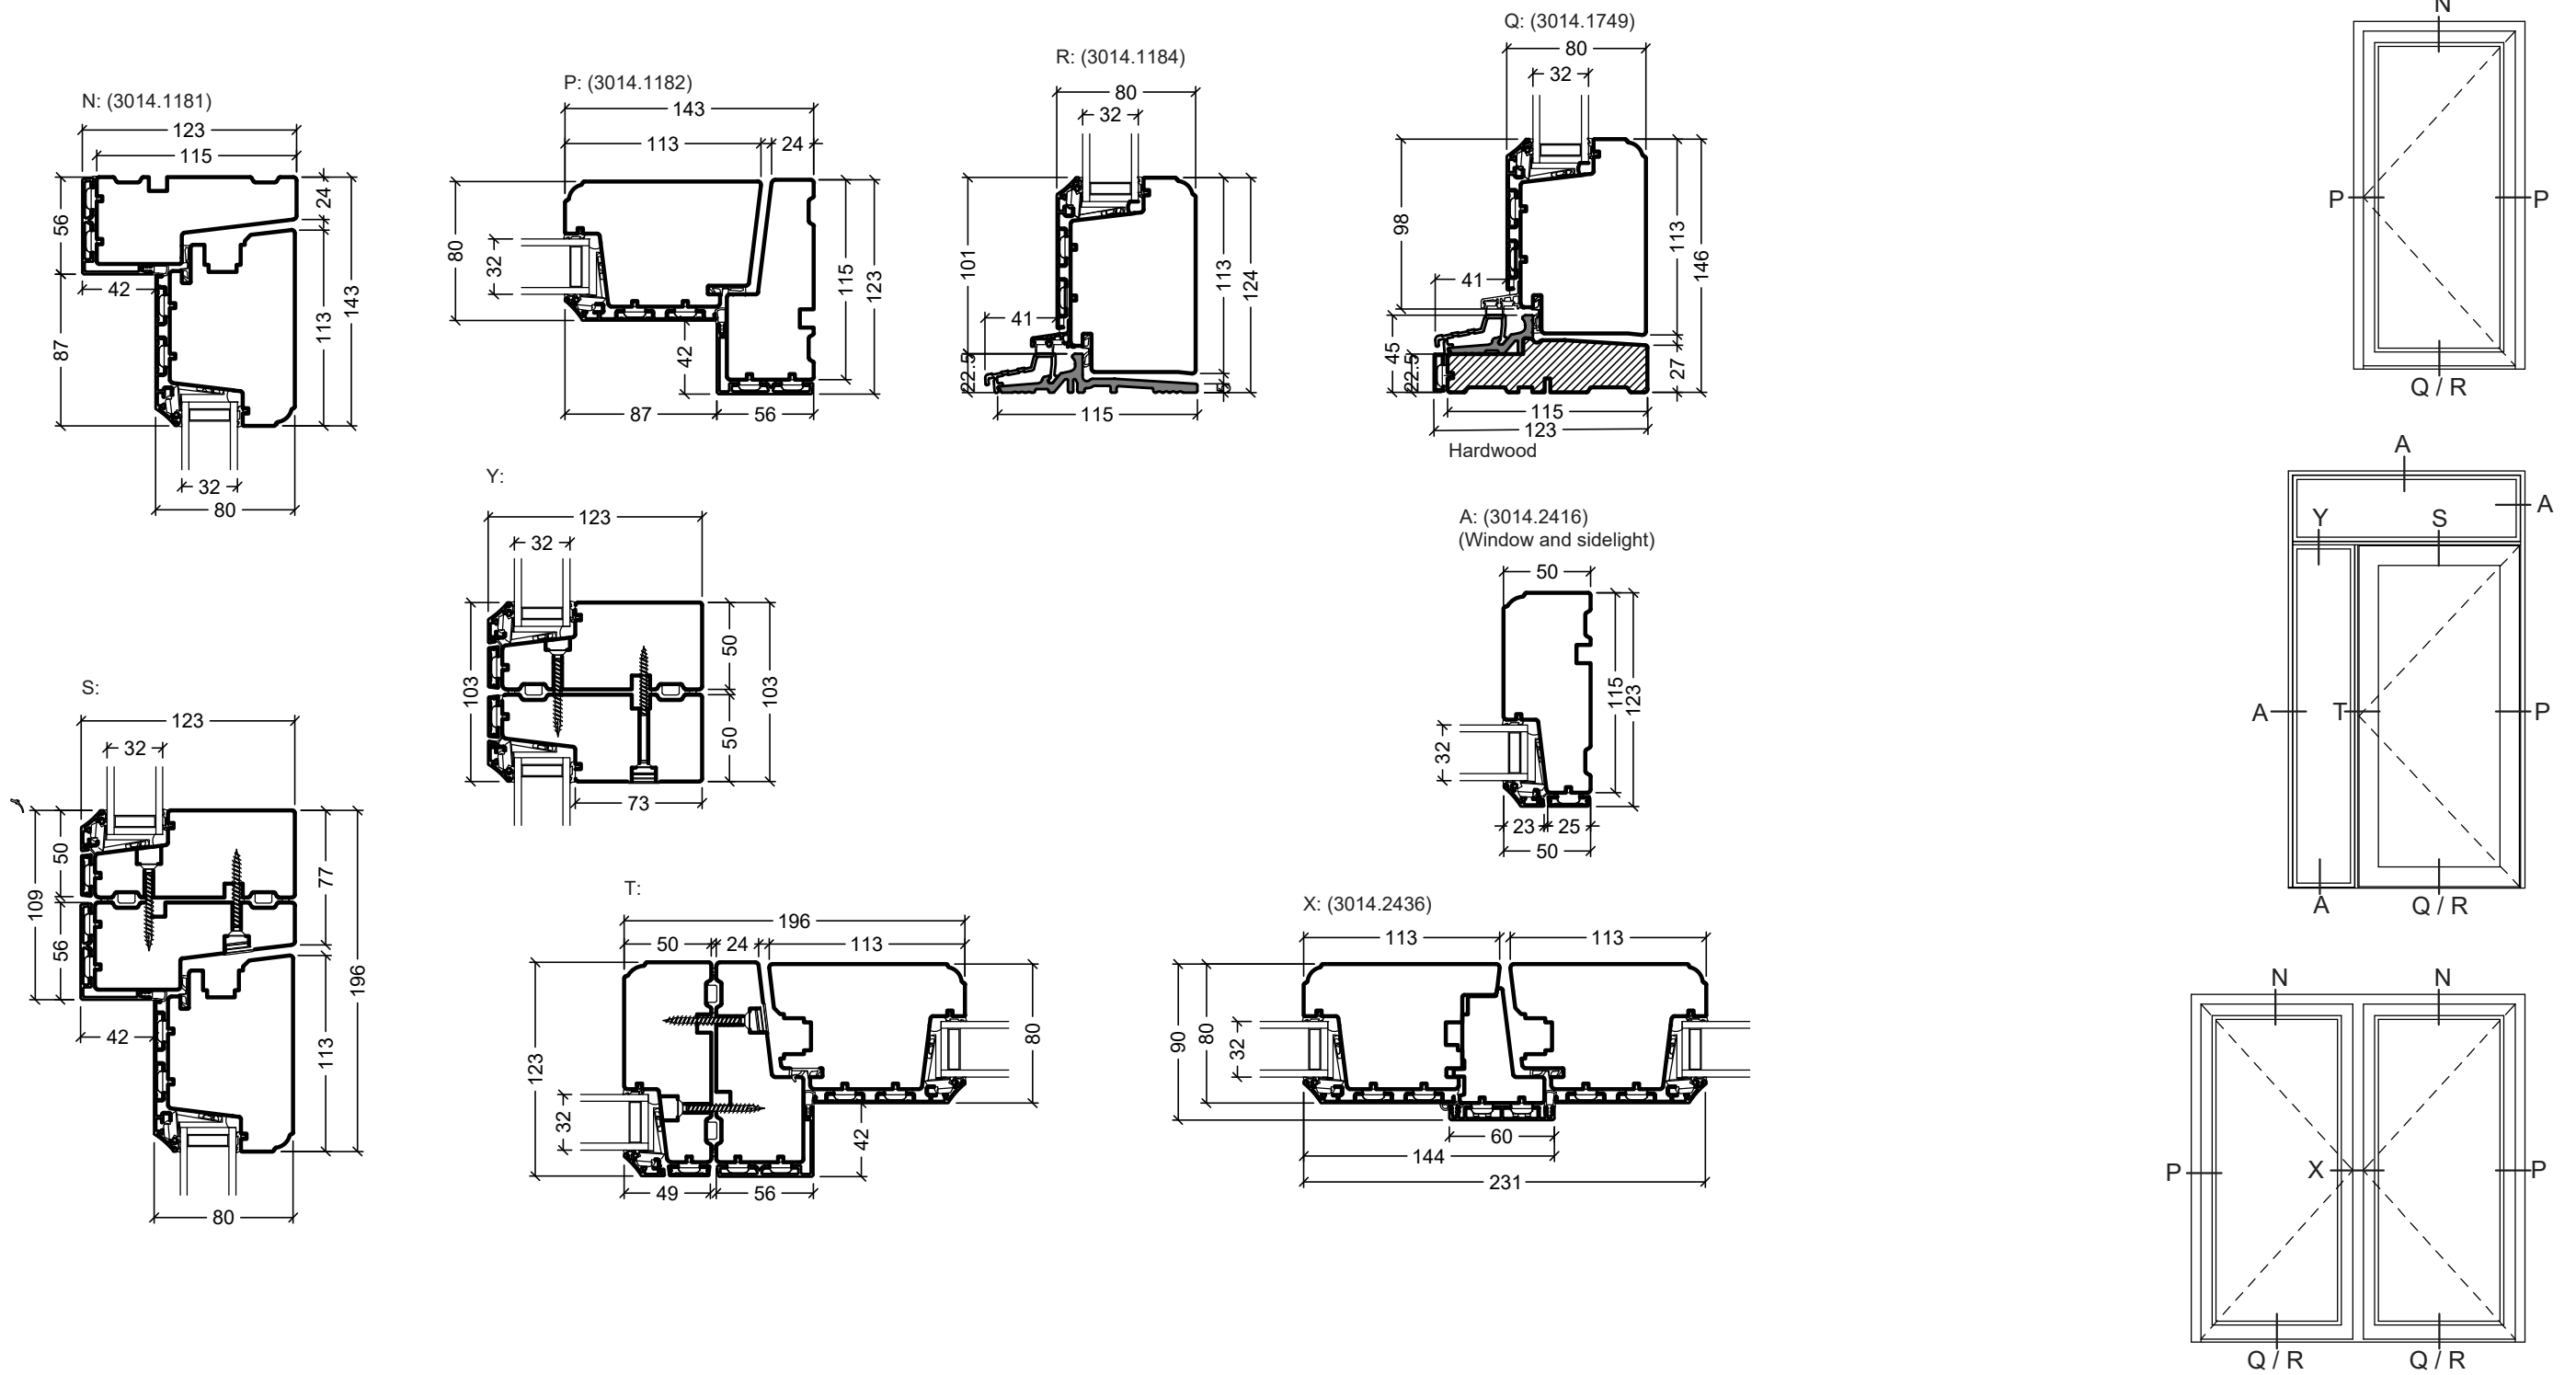

Rationel is a trademark of DOVISTA A/S	System: Rationel Formaplus glazed door	Scale: 1:4 / 1:40
	English: Inward opening, double glazed	Edition No. 1
	Dansk: Indadgående, 2-lags	10.21 © 2021
© DOVISTA A/S, CVR-no. 21147583. All intellectual property rights, copyright as well as all rights in know-how vest in DOVISTA A/S. This drawing may not be reproduced, stored, or transmitted in any form by any means (electronic, mechanical, photocopying, recording or otherwise) without the prior written consent of DOVISTA A/S. This drawing is to be used only for the purposes specified by DOVISTA A/S and for no other purpose. We reserve all rights to change the product and product range without notice.