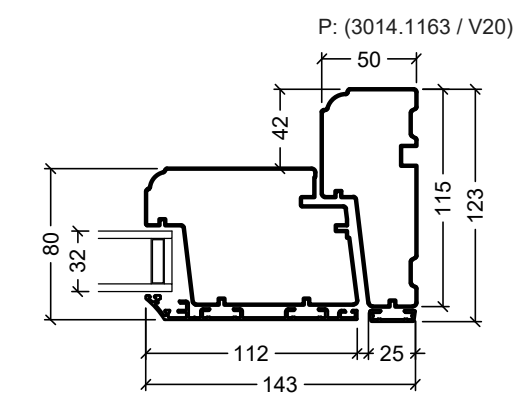

 Rationel is a trademark of DOVISTA A/S	System: Rationel Formaplust glazed door	Scale: 1:4 / 1:40
	English: Inward opening, triple glazed	Edition No. 1
	Dansk: Indadgående, 3-lags	10.21 © 2021
<small>© DOVISTA A/S, CVR-no. 21147583. All intellectual property rights, copyright as well as all rights in know-how vest in DOVISTA A/S. This drawing may not be reproduced, stored, or transmitted in any form by any means (electronic, mechanical, photocopying, recording or otherwise) without the prior written consent of DOVISTA A/S. This drawing is to be used only for the purposes specified by DOVISTA A/S and for no other purpose. We reserve all rights to change the product and product range without notice.</small>		

<p>Rationel is a trademark of DOVISTA A/S</p>	System: Rationel Formaplus glazed door	Scale: 1:4 / 1:40
	English: Outward opening, double glazed	Edition No. 1
	Dansk: Udadgående, 2-lags	10.21 © 2021
<p>© DOVISTA A/S, CVR-no. 21147583. All intellectual property rights, copyright as well as all rights in know-how vest in DOVISTA A/S. This drawing may not be reproduced, stored, or transmitted in any form by any means (electronic, mechanical, photocopying, recording or otherwise) without the prior written consent of DOVISTA A/S. This drawing is to be used only for the purposes specified by DOVISTA A/S and for no other purpose. We reserve all rights to change the product and product range without notice.</p>		