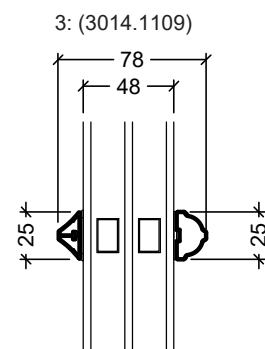

Rationel is a trademark of DOVISTA A/S	System: Rationel Formaplus glazed door	Scale: 1:4 / 1:40
	English: Glazing bars Dansk: Sprosser	Edition No. 1 10.21 © 2021

© DOVISTA A/S, CVR-no. 21147583. All intellectual property rights, copyright as well as all rights in know-how vest in DOVISTA A/S. This drawing may not be reproduced, stored, or transmitted in any form by any means (electronic, mechanical, photocopying, recording or otherwise) without the prior written consent of DOVISTA A/S. This drawing is to be used only for the purposes specified by DOVISTA A/S and for no other purpose. We reserve all rights to change the product and product range without notice.