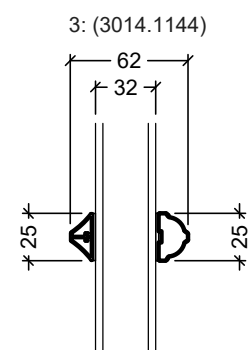

Rationel is a trademark of DOVISTA A/S	System: Rationel Formaplus glazed door	Scale: 1:4 / 1:40
	English: Glazing bars Dansk: Sprosser	Edition No. 1 10.21 © 2021

© DOVISTA A/S, CVR-no. 21147583. All intellectual property rights, copyright as well as all rights in know-how vest in DOVISTA A/S. This drawing may not be reproduced, stored, or transmitted in any form by any means (electronic, mechanical, photocopying, recording or otherwise) without the prior written consent of DOVISTA A/S. This drawing is to be used only for the purposes specified by DOVISTA A/S and for no other purpose. We reserve all rights to change the product and product range without notice.