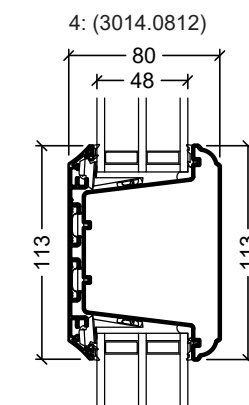

Rationel is a trademark of DOVISTA A/S	System: Rationel Formaplus glazed door	Scale: 1:4 / 1:40
	English: Glazing bars Dansk: Sprosser	Edition No. 1 10.21 © 2021

© DOVISTA A/S, CVR-no. 21147583. All intellectual property rights, copyright as well as all rights in know-how vest in DOVISTA A/S. This drawing may not be reproduced, stored, or transmitted in any form by any means (electronic, mechanical, photocopying, recording or otherwise) without the prior written consent of DOVISTA A/S. This drawing is to be used only for the purposes specified by DOVISTA A/S and for no other purpose. We reserve all rights to change the product and product range without notice.