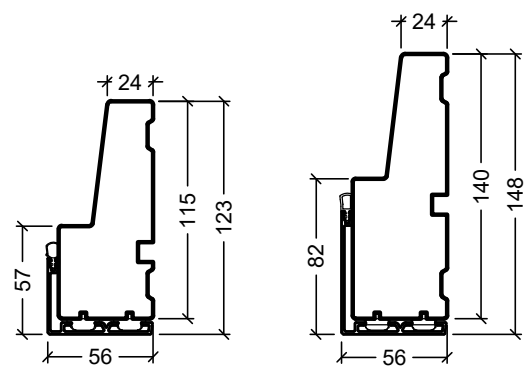

 Rationel is a trademark of DOVISTA A/S	System: Rationel Formaplus glazed door	Scale: 1:4 / 1:40
	English: Glazing bars Dansk: Sprosser	Edition No. 1 10.21 © 2021

© DOVISTA A/S, CVR-no. 21147583. All intellectual property rights, copyright as well as all rights in know-how vest in DOVISTA A/S. This drawing may not be reproduced, stored, or transmitted in any form by any means (electronic, mechanical, photocopying, recording or otherwise) without the prior written consent of DOVISTA A/S. This drawing is to be used only for the purposes specified by DOVISTA A/S and for no other purpose. We reserve all rights to change the product and product range without notice.

Frame variants outwards opening doors

Inward opening

Outward opening

Frame variants inwards opening doors

Hardwood inward opening

Hardwood outward opening

 Rationel is a trademark of DOVISTA A/S	System: Rationel Formaplust glazed door	Scale: 1:4
	English: Frame and threshold variants	Edition No. 1
	Dansk: Karmvarianter	10.21 © 2021
<small>© DOVISTA A/S, CVR-no. 21147583. All intellectual property rights, copyright as well as all rights in know-how vest in DOVISTA A/S. This drawing may not be reproduced, stored, or transmitted in any form by any means (electronic, mechanical, photocopying, recording or otherwise) without the prior written consent of DOVISTA A/S. This drawing is to be used only for the purposes specified by DOVISTA A/S and for no other purpose. We reserve all rights to change the product and product range without notice.</small>		