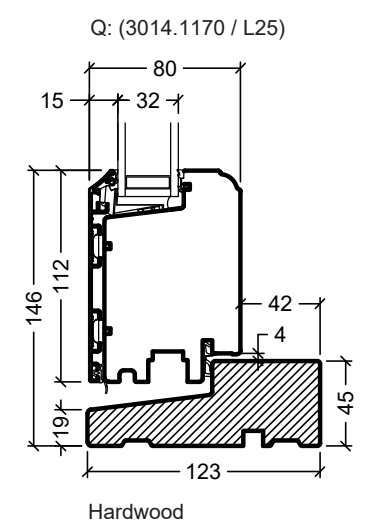

 Rationel is a trademark of DOVISTA A/S	System: Rationel Formaplus glazed door	Scale: 1:4 / 1:40
	English: Outward opening, triple glazed	Edition No. 1
	Dansk: Udadgående, 3-lags	10.21 © 2021
<small>© DOVISTA A/S, CVR-no. 21147583. All intellectual property rights, copyright as well as all rights in know-how vest in DOVISTA A/S. This drawing may not be reproduced, stored, or transmitted in any form by any means (electronic, mechanical, photocopying, recording or otherwise) without the prior written consent of DOVISTA A/S. This drawing is to be used only for the purposes specified by DOVISTA A/S and for no other purpose. We reserve all rights to change the product and product range without notice.</small>		

 Rationel is a trademark of DOVISTA A/S	System: Rationel Formaplust glazed door	Scale: 1:4 / 1:40
	English: Inward opening, triple glazed	Edition No. 1
	Dansk: Indadgående, 3-lags	10.21 © 2021
<small>© DOVISTA A/S, CVR-no. 21147583. All intellectual property rights, copyright as well as all rights in know-how vest in DOVISTA A/S. This drawing may not be reproduced, stored, or transmitted in any form by any means (electronic, mechanical, photocopying, recording or otherwise) without the prior written consent of DOVISTA A/S. This drawing is to be used only for the purposes specified by DOVISTA A/S and for no other purpose. We reserve all rights to change the product and product range without notice.</small>		