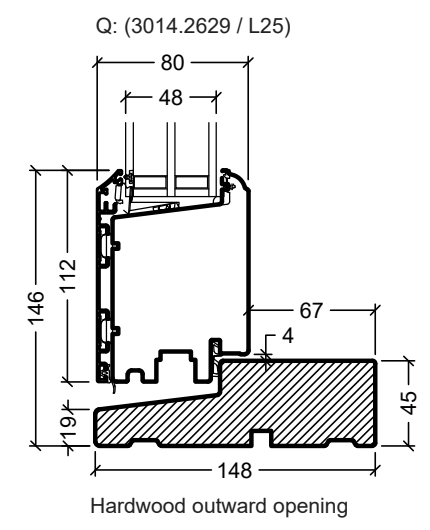

Frame variants outwards opening doors

Inward opening

Outward opening

Frame variants inwards opening doors

Hardwood inward opening

Hardwood outward opening

 Rationel is a trademark of DOVISTA A/S	System: Rationel Formaplust glazed door	Scale: 1:4
	English: Frame and threshold variants	Edition No. 1
	Dansk: Karmvarianter	10.21 © 2021
<small>© DOVISTA A/S, CVR-no. 21147583. All intellectual property rights, copyright as well as all rights in know-how vest in DOVISTA A/S. This drawing may not be reproduced, stored, or transmitted in any form by any means (electronic, mechanical, photocopying, recording or otherwise) without the prior written consent of DOVISTA A/S. This drawing is to be used only for the purposes specified by DOVISTA A/S and for no other purpose. We reserve all rights to change the product and product range without notice.</small>		

 Rationel is a trademark of DOVISTA A/S	System: Rationel Formaplust glazed door	Scale: 1:4 / 1:40
	English: Panels Dansk: Fyldninger	Edition No. 1 10.21 © 2021

© DOVISTA A/S, CVR-no. 21147583. All intellectual property rights, copyright as well as all rights in know-how vest in DOVISTA A/S. This drawing may not be reproduced, stored, or transmitted in any form by any means (electronic, mechanical, photocopying, recording or otherwise) without the prior written consent of DOVISTA A/S. This drawing is to be used only for the purposes specified by DOVISTA A/S and for no other purpose. We reserve all rights to change the product and product range without notice.