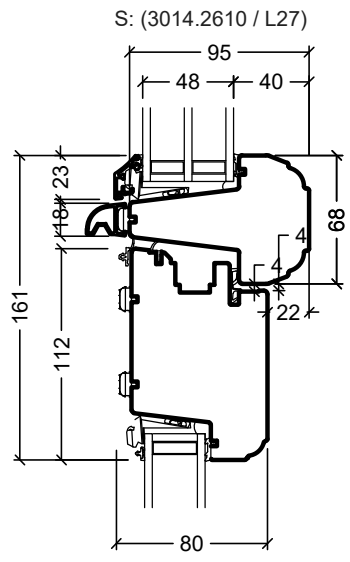

 Rationel is a trademark of DOVISTA A/S	System: Rationel Formaplust glazed door	Scale: 1:4 / 1:40
	English: Inward opening, triple glazed	Edition No. 1
	Dansk: Indadgående, 3-lags	10.21 © 2021
<small>© DOVISTA A/S, CVR-no. 21147583. All intellectual property rights, copyright as well as all rights in know-how vest in DOVISTA A/S. This drawing may not be reproduced, stored, or transmitted in any form by any means (electronic, mechanical, photocopying, recording or otherwise) without the prior written consent of DOVISTA A/S. This drawing is to be used only for the purposes specified by DOVISTA A/S and for no other purpose. We reserve all rights to change the product and product range without notice.</small>		

<p>Rationel is a trademark of DOVISTA A/S</p>	System: Rationel Formaplus glazed door	Scale: 1:4 / 1:40
	English: Outward opening, double glazed	Edition No. 1
	Dansk: Udadgående, 2-lags	10.21 © 2021
<p>© DOVISTA A/S, CVR-no. 21147583. All intellectual property rights, copyright as well as all rights in know-how vest in DOVISTA A/S. This drawing may not be reproduced, stored, or transmitted in any form by any means (electronic, mechanical, photocopying, recording or otherwise) without the prior written consent of DOVISTA A/S. This drawing is to be used only for the purposes specified by DOVISTA A/S and for no other purpose. We reserve all rights to change the product and product range without notice.</p>		