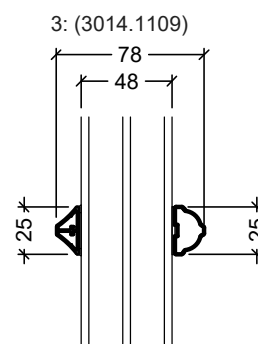

Rationel is a trademark of DOVISTA A/S	System: Rationel Formaplus glazed door	Scale: 1:4 / 1:40
	English: Glazing bars Dansk: Sprosser	Edition No. 1 10.21 © 2021

© DOVISTA A/S, CVR-no. 21147583. All intellectual property rights, copyright as well as all rights in know-how vest in DOVISTA A/S. This drawing may not be reproduced, stored, or transmitted in any form by any means (electronic, mechanical, photocopying, recording or otherwise) without the prior written consent of DOVISTA A/S. This drawing is to be used only for the purposes specified by DOVISTA A/S and for no other purpose. We reserve all rights to change the product and product range without notice.