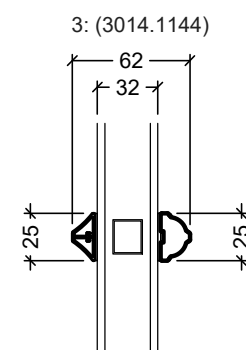

Rationel is a trademark of DOVISTA A/S	System: Rationel Formaplus glazed door	Scale: 1:4 / 1:40
	English: Glazing bars Dansk: Sprosser	Edition No. 1 10.21 © 2021

© DOVISTA A/S, CVR-no. 21147583. All intellectual property rights, copyright as well as all rights in know-how vest in DOVISTA A/S. This drawing may not be reproduced, stored, or transmitted in any form by any means (electronic, mechanical, photocopying, recording or otherwise) without the prior written consent of DOVISTA A/S. This drawing is to be used only for the purposes specified by DOVISTA A/S and for no other purpose. We reserve all rights to change the product and product range without notice.