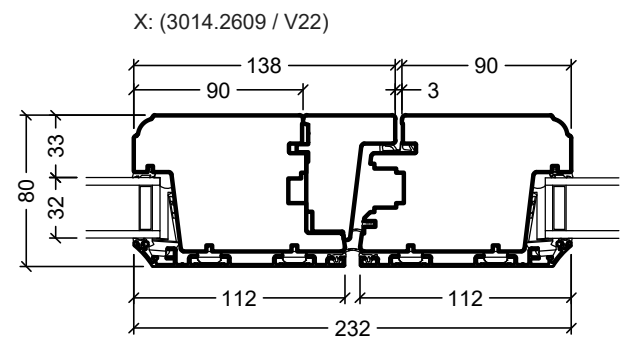

 Rationel is a trademark of DOVISTA A/S	System: Rationel Formaplust glazed door	Scale: 1:4 / 1:40
	English: Inward opening, triple glazed	Edition No. 1
	Dansk: Indadgående, 3-lags	10.21 © 2021
<small>© DOVISTA A/S, CVR-no. 21147583. All intellectual property rights, copyright as well as all rights in know-how vest in DOVISTA A/S. This drawing may not be reproduced, stored, or transmitted in any form by any means (electronic, mechanical, photocopying, recording or otherwise) without the prior written consent of DOVISTA A/S. This drawing is to be used only for the purposes specified by DOVISTA A/S and for no other purpose. We reserve all rights to change the product and product range without notice.</small>		

<p>Rationel is a trademark of DOVISTA A/S</p>	System: Rationel Formaplus glazed door	Scale: 1:4 / 1:40
	English: Outward opening, double glazed	Edition No. 1
	Dansk: Udadgående, 2-lags	10.21 © 2021
<p>© DOVISTA A/S, CVR-no. 21147583. All intellectual property rights, copyright as well as all rights in know-how vest in DOVISTA A/S. This drawing may not be reproduced, stored, or transmitted in any form by any means (electronic, mechanical, photocopying, recording or otherwise) without the prior written consent of DOVISTA A/S. This drawing is to be used only for the purposes specified by DOVISTA A/S and for no other purpose. We reserve all rights to change the product and product range without notice.</p>		