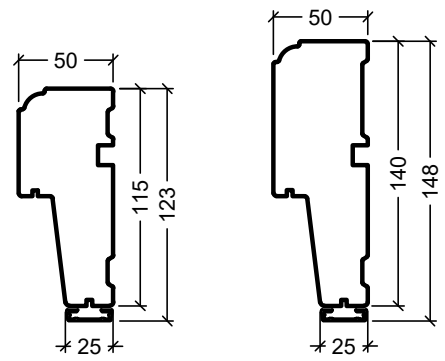

Frame variants outwards opening doors