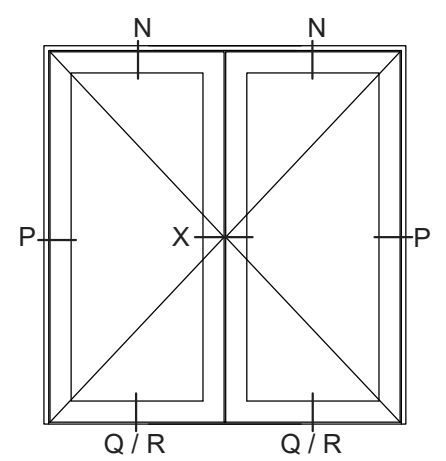

 Rationel is a trademark of DOVISTA A/S	System: Rationel Formaplus glazed door	Scale: 1:4 / 1:40
	English: Outward opening, triple glazed	Edition No. 1
	Dansk: Udadgående, 3-lags	10.21 © 2021
<small>© DOVISTA A/S, CVR-no. 21147583. All intellectual property rights, copyright as well as all rights in know-how vest in DOVISTA A/S. This drawing may not be reproduced, stored, or transmitted in any form by any means (electronic, mechanical, photocopying, recording or otherwise) without the prior written consent of DOVISTA A/S. This drawing is to be used only for the purposes specified by DOVISTA A/S and for no other purpose. We reserve all rights to change the product and product range without notice.</small>		

 Rationel is a trademark of DOVISTA A/S	System: Rationel Formaplust glazed door	Scale: 1:4 / 1:40
	English: Inward opening, triple glazed	Edition No. 1
	Dansk: Indadgående, 3-lags	10.21 © 2021
<small>© DOVISTA A/S, CVR-no. 21147583. All intellectual property rights, copyright as well as all rights in know-how vest in DOVISTA A/S. This drawing may not be reproduced, stored, or transmitted in any form by any means (electronic, mechanical, photocopying, recording or otherwise) without the prior written consent of DOVISTA A/S. This drawing is to be used only for the purposes specified by DOVISTA A/S and for no other purpose. We reserve all rights to change the product and product range without notice.</small>		