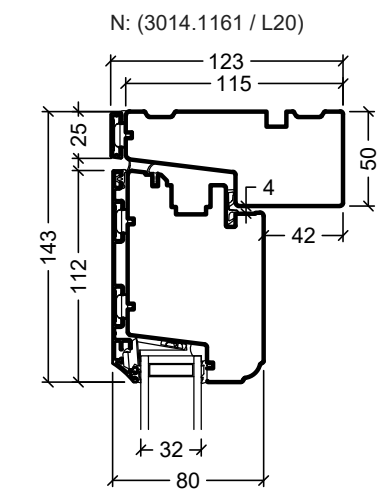

 Rationel is a trademark of DOVISTA A/S	System: Rationel Formaplust glazed door	Scale: 1:4 / 1:40
	English: Inward opening, triple glazed	Edition No. 1
	Dansk: Indadgående, 3-lags	10.21 © 2021
<small>© DOVISTA A/S, CVR-no. 21147583. All intellectual property rights, copyright as well as all rights in know-how vest in DOVISTA A/S. This drawing may not be reproduced, stored, or transmitted in any form by any means (electronic, mechanical, photocopying, recording or otherwise) without the prior written consent of DOVISTA A/S. This drawing is to be used only for the purposes specified by DOVISTA A/S and for no other purpose. We reserve all rights to change the product and product range without notice.</small>		