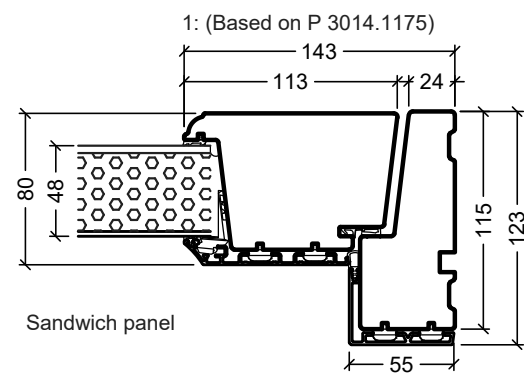

Frame variants outwards opening doors

Inward opening

Outward opening

Frame variants inwards opening doors

Hardwood inward opening

Hardwood outward opening

 Rationel is a trademark of DOVISTA A/S	System: Rationel Formaplust glazed door	Scale: 1:4
	English: Frame and threshold variants	Edition No. 1
	Dansk: Karmvarianter	10.21 © 2021
<small>© DOVISTA A/S, CVR-no. 21147583. All intellectual property rights, copyright as well as all rights in know-how vest in DOVISTA A/S. This drawing may not be reproduced, stored, or transmitted in any form by any means (electronic, mechanical, photocopying, recording or otherwise) without the prior written consent of DOVISTA A/S. This drawing is to be used only for the purposes specified by DOVISTA A/S and for no other purpose. We reserve all rights to change the product and product range without notice.</small>		

 Rationel is a trademark of DOVISTA A/S	System: Rationel Formaplust glazed door	Scale: 1:4 / 1:40
	English: Panels Dansk: Fyldninger	Edition No. 1 10.21 © 2021

© DOVISTA A/S, CVR-no. 21147583. All intellectual property rights, copyright as well as all rights in know-how vest in DOVISTA A/S. This drawing may not be reproduced, stored, or transmitted in any form by any means (electronic, mechanical, photocopying, recording or otherwise) without the prior written consent of DOVISTA A/S. This drawing is to be used only for the purposes specified by DOVISTA A/S and for no other purpose. We reserve all rights to change the product and product range without notice.