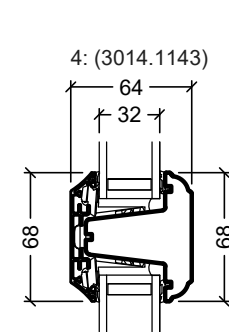

Rationel is a trademark of DOVISTA A/S	System: Rationel Formaplus glazed door	Scale: 1:4 / 1:40
	English: Glazing bars Dansk: Sprosser	Edition No. 1 10.21 © 2021

© DOVISTA A/S, CVR-no. 21147583. All intellectual property rights, copyright as well as all rights in know-how vest in DOVISTA A/S. This drawing may not be reproduced, stored, or transmitted in any form by any means (electronic, mechanical, photocopying, recording or otherwise) without the prior written consent of DOVISTA A/S. This drawing is to be used only for the purposes specified by DOVISTA A/S and for no other purpose. We reserve all rights to change the product and product range without notice.