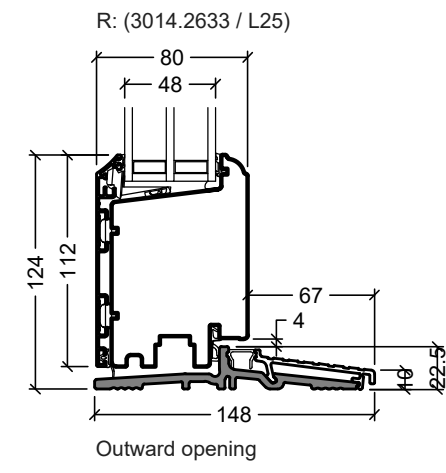

 Rationel is a trademark of DOVISTA A/S	System: Rationel Formaplus glazed door	Scale: 1:4 / 1:40
	English: Glazing bars Dansk: Sprosser	Edition No. 1 10.21 © 2021

© DOVISTA A/S, CVR-no. 21147583. All intellectual property rights, copyright as well as all rights in know-how vest in DOVISTA A/S. This drawing may not be reproduced, stored, or transmitted in any form by any means (electronic, mechanical, photocopying, recording or otherwise) without the prior written consent of DOVISTA A/S. This drawing is to be used only for the purposes specified by DOVISTA A/S and for no other purpose. We reserve all rights to change the product and product range without notice.

Frame variants outwards opening doors

Inward opening

Outward opening

Frame variants inwards opening doors

Hardwood inward opening

Hardwood outward opening

 Rationel is a trademark of DOVISTA A/S	System: Rationel Formaplust glazed door	Scale: 1:4
	English: Frame and threshold variants	Edition No. 1
	Dansk: Karmvarianter	10.21 © 2021
<small>© DOVISTA A/S, CVR-no. 21147583. All intellectual property rights, copyright as well as all rights in know-how vest in DOVISTA A/S. This drawing may not be reproduced, stored, or transmitted in any form by any means (electronic, mechanical, photocopying, recording or otherwise) without the prior written consent of DOVISTA A/S. This drawing is to be used only for the purposes specified by DOVISTA A/S and for no other purpose. We reserve all rights to change the product and product range without notice.</small>		