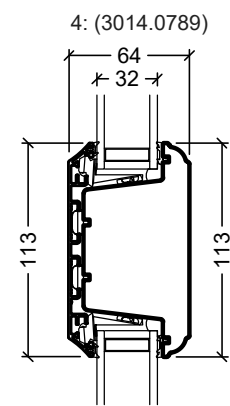

Rationel is a trademark of DOVISTA A/S	System: Rationel Formaplus glazed door	Scale: 1:4 / 1:40
	English: Glazing bars Dansk: Sprosser	Edition No. 1 10.21 © 2021

© DOVISTA A/S, CVR-no. 21147583. All intellectual property rights, copyright as well as all rights in know-how vest in DOVISTA A/S. This drawing may not be reproduced, stored, or transmitted in any form by any means (electronic, mechanical, photocopying, recording or otherwise) without the prior written consent of DOVISTA A/S. This drawing is to be used only for the purposes specified by DOVISTA A/S and for no other purpose. We reserve all rights to change the product and product range without notice.