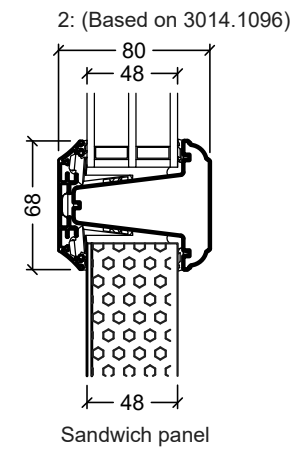

Frame variants outwards opening doors

Inward opening

Outward opening

Frame variants inwards opening doors

Hardwood inward opening

Hardwood outward opening

 Rationel is a trademark of DOVISTA A/S	System: Rationel Formaplust glazed door	Scale: 1:4
	English: Frame and threshold variants	Edition No. 1
	Dansk: Karmvarianter	10.21 © 2021
<small>© DOVISTA A/S, CVR-no. 21147583. All intellectual property rights, copyright as well as all rights in know-how vest in DOVISTA A/S. This drawing may not be reproduced, stored, or transmitted in any form by any means (electronic, mechanical, photocopying, recording or otherwise) without the prior written consent of DOVISTA A/S. This drawing is to be used only for the purposes specified by DOVISTA A/S and for no other purpose. We reserve all rights to change the product and product range without notice.</small>		