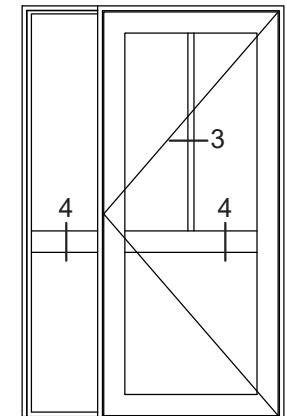

Rationel is a trademark of DOVISTA A/S	System: Rationel Formaplus glazed door	Scale: 1:4 / 1:40
	English: Glazing bars Dansk: Sprosser	Edition No. 1 10.21 © 2021

© DOVISTA A/S, CVR-no. 21147583. All intellectual property rights, copyright as well as all rights in know-how vest in DOVISTA A/S. This drawing may not be reproduced, stored, or transmitted in any form by any means (electronic, mechanical, photocopying, recording or otherwise) without the prior written consent of DOVISTA A/S. This drawing is to be used only for the purposes specified by DOVISTA A/S and for no other purpose. We reserve all rights to change the product and product range without notice.