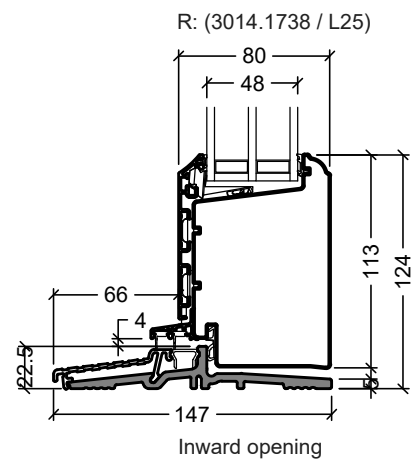

Rationel is a trademark of DOVISTA A/S	System: Rationel Formaplust glazed door	Scale: 1:4
	English: Frame and threshold variants	Edition No. 1
	Dansk: Karmvarianter	10.21 © 2021
© DOVISTA A/S, CVR-no. 21147583. All intellectual property rights, copyright as well as all rights in know-how vest in DOVISTA A/S. This drawing may not be reproduced, stored, or transmitted in any form by any means (electronic, mechanical, photocopying, recording or otherwise) without the prior written consent of DOVISTA A/S. This drawing is to be used only for the purposes specified by DOVISTA A/S and for no other purpose. We reserve all rights to change the product and product range without notice.