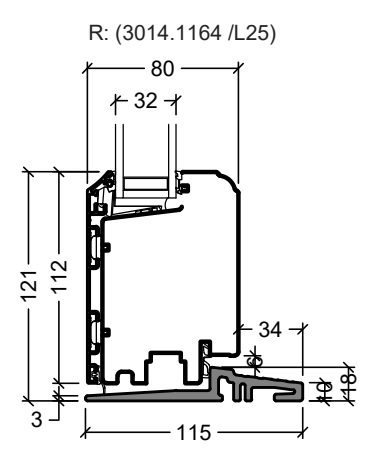

 Rationel is a trademark of DOVISTA A/S	System: Rationel Formaplust glazed door	Scale: 1:4 / 1:40
	English: Inward opening, triple glazed	Edition No. 1
	Dansk: Indadgående, 3-lags	10.21 © 2021
<small>© DOVISTA A/S, CVR-no. 21147583. All intellectual property rights, copyright as well as all rights in know-how vest in DOVISTA A/S. This drawing may not be reproduced, stored, or transmitted in any form by any means (electronic, mechanical, photocopying, recording or otherwise) without the prior written consent of DOVISTA A/S. This drawing is to be used only for the purposes specified by DOVISTA A/S and for no other purpose. We reserve all rights to change the product and product range without notice.</small>		