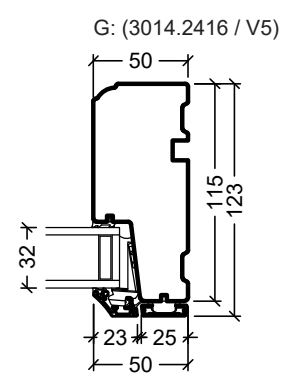

 Rationel is a trademark of DOVISTA A/S	System: Rationel Formaplust glazed door	Scale: 1:4 / 1:40
	English: Inward opening, triple glazed	Edition No. 1
	Dansk: Indadgående, 3-lags	10.21 © 2021
<small>© DOVISTA A/S, CVR-no. 21147583. All intellectual property rights, copyright as well as all rights in know-how vest in DOVISTA A/S. This drawing may not be reproduced, stored, or transmitted in any form by any means (electronic, mechanical, photocopying, recording or otherwise) without the prior written consent of DOVISTA A/S. This drawing is to be used only for the purposes specified by DOVISTA A/S and for no other purpose. We reserve all rights to change the product and product range without notice.</small>		

<p>Rationel is a trademark of DOVISTA A/S</p>	System: Rationel Formaplus glazed door	Scale: 1:4 / 1:40
	English: Outward opening, double glazed	Edition No. 1
	Dansk: Udadgående, 2-lags	10.21 © 2021
<p>© DOVISTA A/S, CVR-no. 21147583. All intellectual property rights, copyright as well as all rights in know-how vest in DOVISTA A/S. This drawing may not be reproduced, stored, or transmitted in any form by any means (electronic, mechanical, photocopying, recording or otherwise) without the prior written consent of DOVISTA A/S. This drawing is to be used only for the purposes specified by DOVISTA A/S and for no other purpose. We reserve all rights to change the product and product range without notice.</p>		