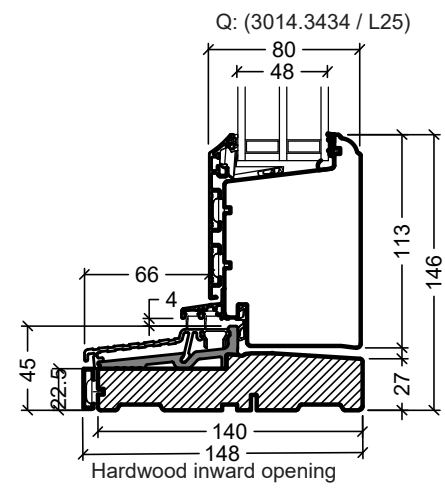

Frame variants outwards opening doors

Inward opening

Outward opening

Frame variants inwards opening doors

Hardwood inward opening

Hardwood outward opening

 Rationel is a trademark of DOVISTA A/S	System: Rationel Formaplust glazed door	Scale: 1:4
	English: Frame and threshold variants	Edition No. 1
	Dansk: Karmvarianter	10.21 © 2021
<small>© DOVISTA A/S, CVR-no. 21147583. All intellectual property rights, copyright as well as all rights in know-how vest in DOVISTA A/S. This drawing may not be reproduced, stored, or transmitted in any form by any means (electronic, mechanical, photocopying, recording or otherwise) without the prior written consent of DOVISTA A/S. This drawing is to be used only for the purposes specified by DOVISTA A/S and for no other purpose. We reserve all rights to change the product and product range without notice.</small>		