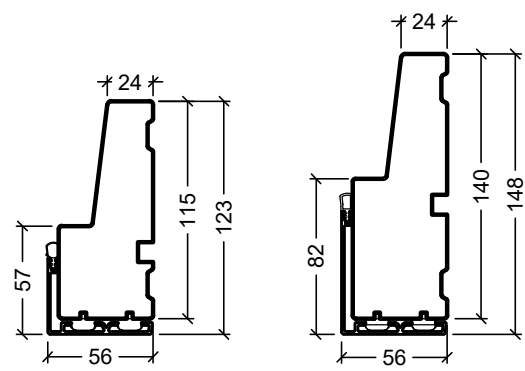

Frame variants outwards opening doors

Inward opening

Outward opening

Frame variants inwards opening doors

Hardwood inward opening

Hardwood outward opening

 Rationel is a trademark of DOVISTA A/S	System: Rationel Formaplust glazed door	Scale: 1:4
	English: Frame and threshold variants	Edition No. 1
	Dansk: Karmvarianter	10.21 © 2021
<small>© DOVISTA A/S, CVR-no. 21147583. All intellectual property rights, copyright as well as all rights in know-how vest in DOVISTA A/S. This drawing may not be reproduced, stored, or transmitted in any form by any means (electronic, mechanical, photocopying, recording or otherwise) without the prior written consent of DOVISTA A/S. This drawing is to be used only for the purposes specified by DOVISTA A/S and for no other purpose. We reserve all rights to change the product and product range without notice.</small>		