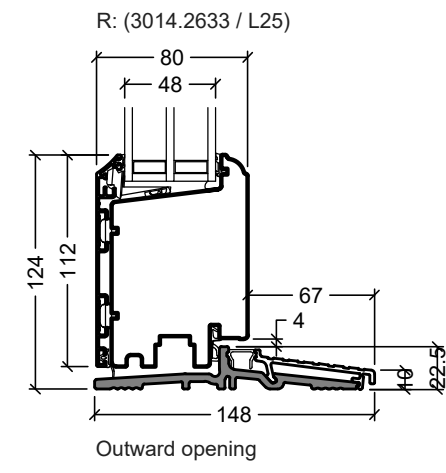

Frame variants outwards opening doors

Inward opening

Outward opening

Frame variants inwards opening doors

Hardwood inward opening

Hardwood outward opening

 Rationel is a trademark of DOVISTA A/S	System: Rationel Formaplust glazed door	Scale: 1:4
	English: Frame and threshold variants	Edition No. 1
	Dansk: Karmvarianter	10.21 © 2021
<small>© DOVISTA A/S, CVR-no. 21147583. All intellectual property rights, copyright as well as all rights in know-how vest in DOVISTA A/S. This drawing may not be reproduced, stored, or transmitted in any form by any means (electronic, mechanical, photocopying, recording or otherwise) without the prior written consent of DOVISTA A/S. This drawing is to be used only for the purposes specified by DOVISTA A/S and for no other purpose. We reserve all rights to change the product and product range without notice.</small>		