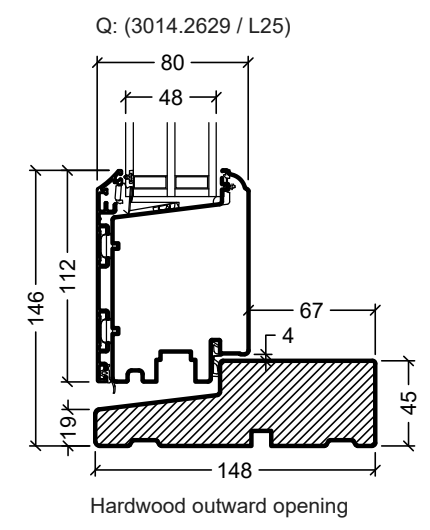

Frame variants outwards opening doors

Inward opening

Outward opening

Frame variants inwards opening doors

Hardwood inward opening

Hardwood outward opening

 Rationel is a trademark of DOVISTA A/S	System: Rationel Formaplust glazed door	Scale: 1:4
	English: Frame and threshold variants	Edition No. 1
	Dansk: Karmvarianter	10.21 © 2021
<small>© DOVISTA A/S, CVR-no. 21147583. All intellectual property rights, copyright as well as all rights in know-how vest in DOVISTA A/S. This drawing may not be reproduced, stored, or transmitted in any form by any means (electronic, mechanical, photocopying, recording or otherwise) without the prior written consent of DOVISTA A/S. This drawing is to be used only for the purposes specified by DOVISTA A/S and for no other purpose. We reserve all rights to change the product and product range without notice.</small>		