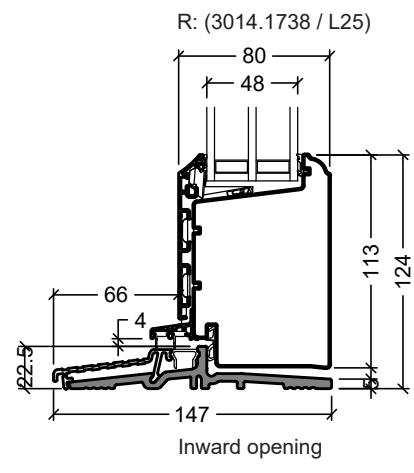

Frame variants outwards opening doors

Inward opening

Outward opening

Frame variants inwards opening doors

Hardwood inward opening

Hardwood outward opening

 Rationel is a trademark of DOVISTA A/S	System: Rationel Formaplust glazed door	Scale: 1:4
	English: Frame and threshold variants	Edition No. 1
	Dansk: Karmvarianter	10.21 © 2021
<small>© DOVISTA A/S, CVR-no. 21147583. All intellectual property rights, copyright as well as all rights in know-how vest in DOVISTA A/S. This drawing may not be reproduced, stored, or transmitted in any form by any means (electronic, mechanical, photocopying, recording or otherwise) without the prior written consent of DOVISTA A/S. This drawing is to be used only for the purposes specified by DOVISTA A/S and for no other purpose. We reserve all rights to change the product and product range without notice.</small>		