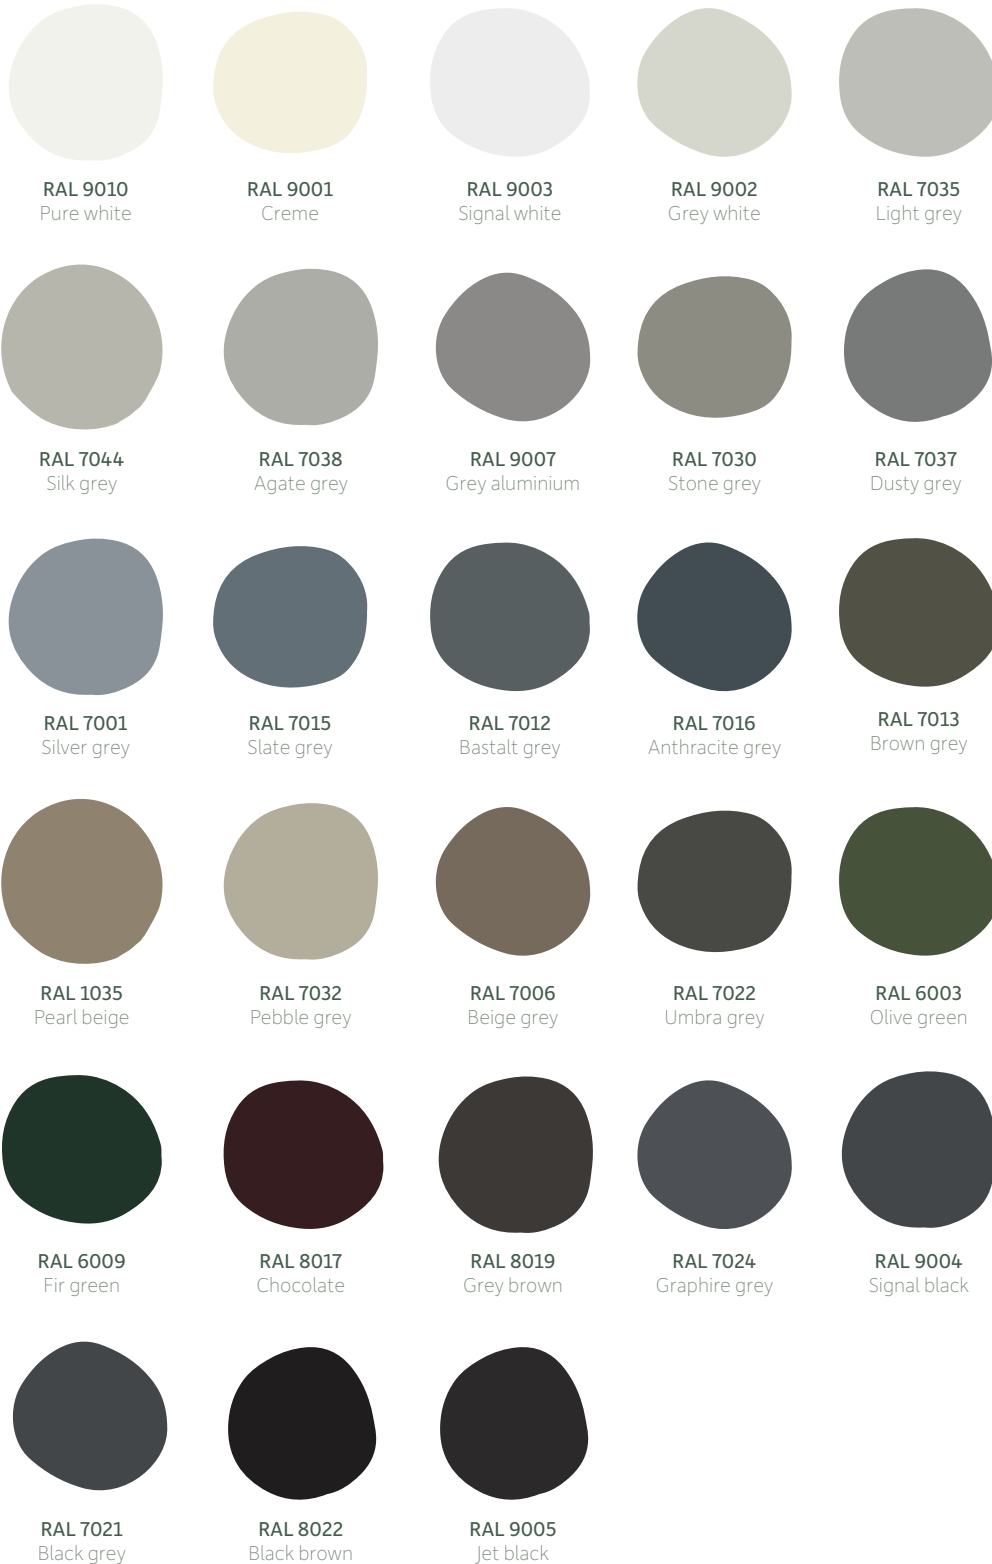

# Standard colours

If you can't see the colour you want here, you can choose from the whole RAL classic colour chart.  
Non-standard colours may be subject to additional costs and lead times.  
Colours shown are indicative only.