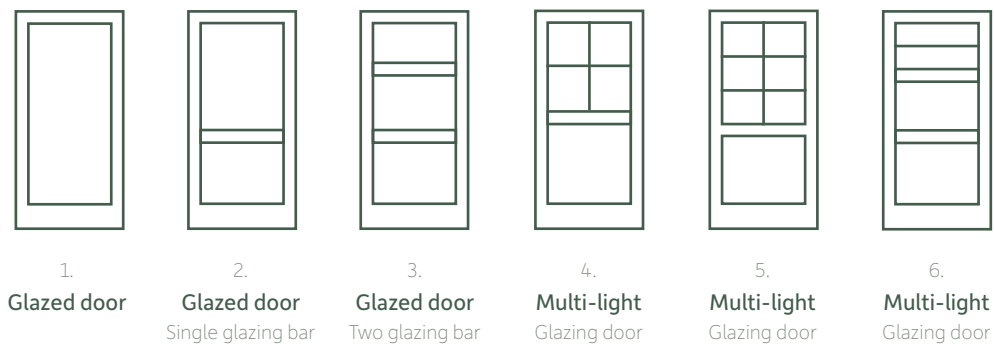

Glazed entrance doors and patio doors

Glazed entrance doors can also be customised. We can recommend standard options or work with you to create any variation you require.