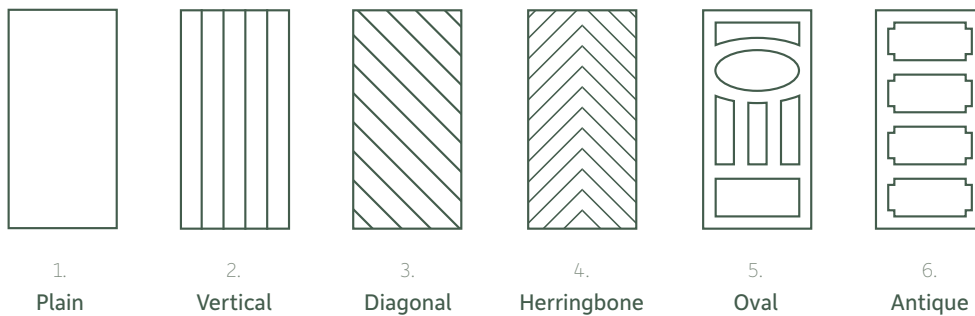

Customising your door

The following illustrations are examples of door and vision panel styles that can be matched.

Flush entrance doors

Flush entrance doors can be customised, with several options to mix and match your preferred door with vision panel style and position.